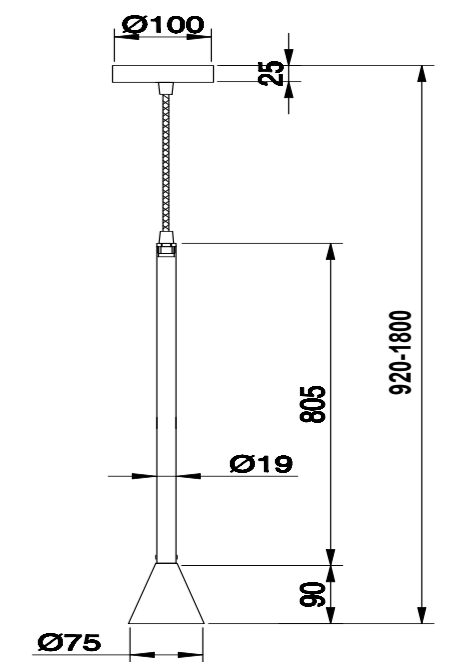

Pendant lamp Arrow

MAYTONI

Pendant lamps with original black, white and gold body.

NEW
G
W
B
IP20
3K

Made in a minimalist style, the lamps will easily fit into any space and complement it with their non-triviality. A thin accent wire adds lightness to the structure, and the lamp presents a suitable solution for sophisticated customers with a preference for high-quality design.

ANGLE SCATTERING	CCT	COLOR	ARTICLE	LAMP POWER	IP	VOLTAGE RANGE
0-15°	3K WARM	G GOLD	P064PL-01G	40 W	IP20	AC 110-240
	3K WARM	W WHITE	P064PL-01W	40 W	IP20	AC 110-240
	3K WARM	B BLACK	P064PL-01B	40 W	IP20	AC 110-240