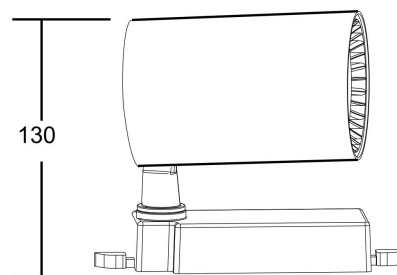

# Instruction

TR003-1-6W3K-S-W

MAX 6W  
450 Lumen

Model: TR003-1-6W3K-S-W

Collection: Single phase track

This product contains a light source of the energy efficiency class F