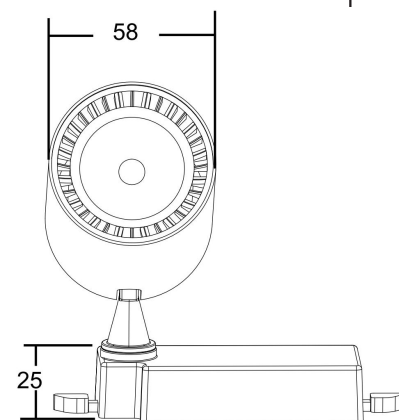

# Instruction

TR003-1-6W3K-S-W

MAX 6W  
450 Lumen

Model: TR003-1-6W3K-S-W

Collection: Single phase track

This product contains a light source of the energy efficiency class F