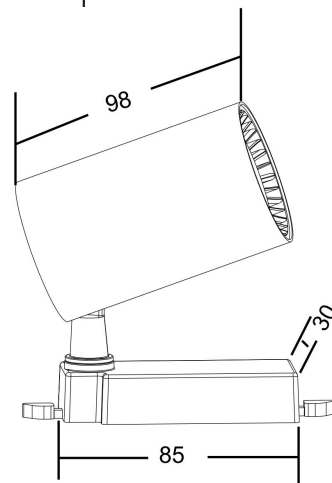

# Instruction

TR003-1-6W3K-S-W

MAX 6W  
450 Lumen

Model: TR003-1-6W3K-S-W

Collection: Single phase track

This product contains a light source of the energy efficiency class F