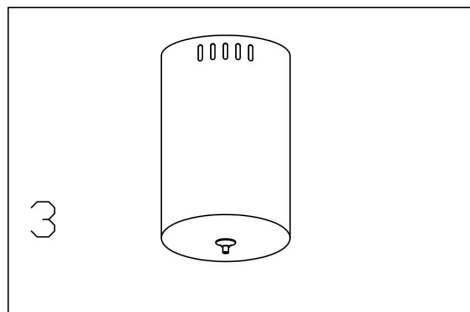

### MOD070PL-L18B3K

MAX 18W  
1 100 Lumen

Model: MOD070PL-L18B3K

Collection: Modern

Series: Fad

 Pendant Lamps

This product contains a light source of energy efficiency class A