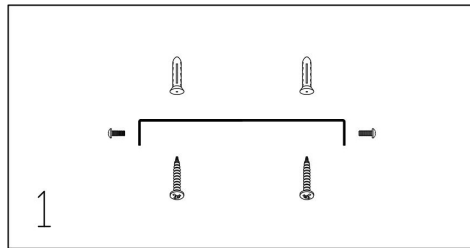

## Instruction

### MOD070PL-L18B3K

MAX 18W  
1 100 Lumen

Model: MOD070PL-L18B3K

Collection: Modern

Series: Fad

 Pendant Lamps

This product contains a light source of energy efficiency class A