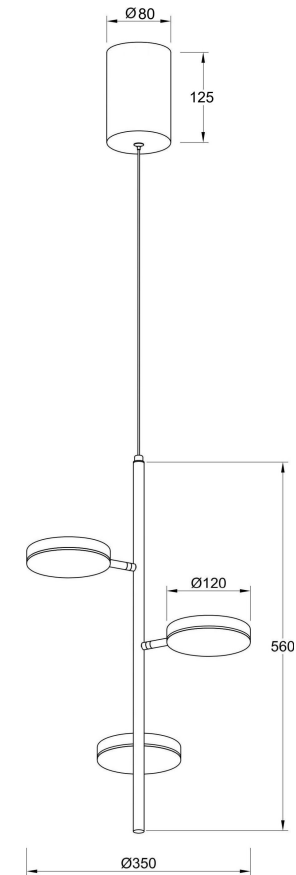

## Instruction

### MOD070PL-L18B3K

MAX 18W  
1 100 Lumen

Model: MOD070PL-L18B3K

Collection: Modern

Series: Fad

 Pendant Lamps

This product contains a light source of energy efficiency class A