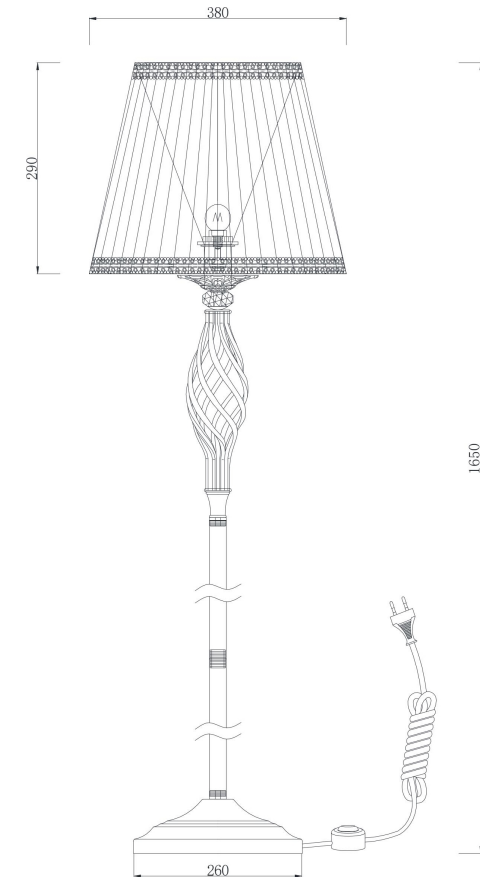

Instruction

ARM247-11-G

Model: ARM247-11-G
Collection: Elegant
Series: Grace
Stehleuchte