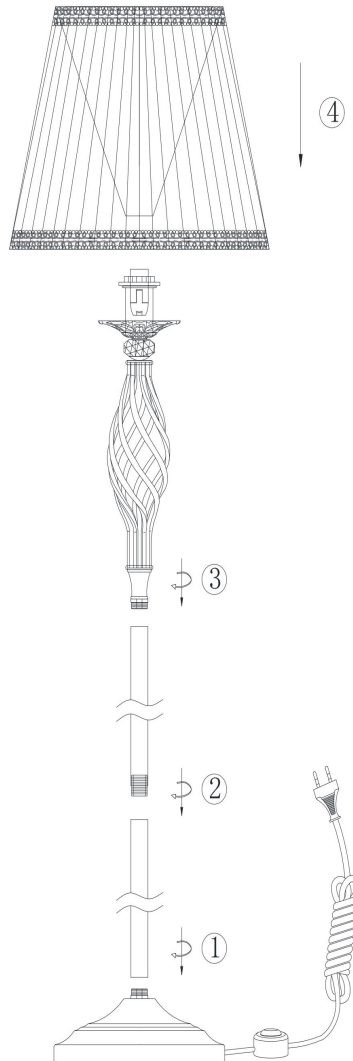

Instruction

ARM247-11-G

Model: ARM247-11-G
Collection: Elegant
Series: Grace
Stehleuchte