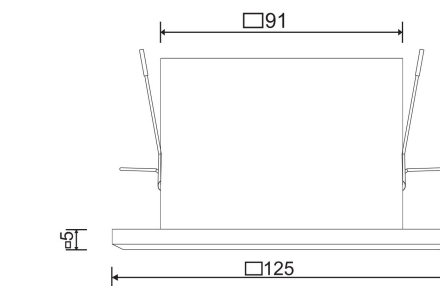

□ 215*95

2xGU10 10W

Model: DL008-2-02-W

Collection: Downlight

Metal Modern
Recessed