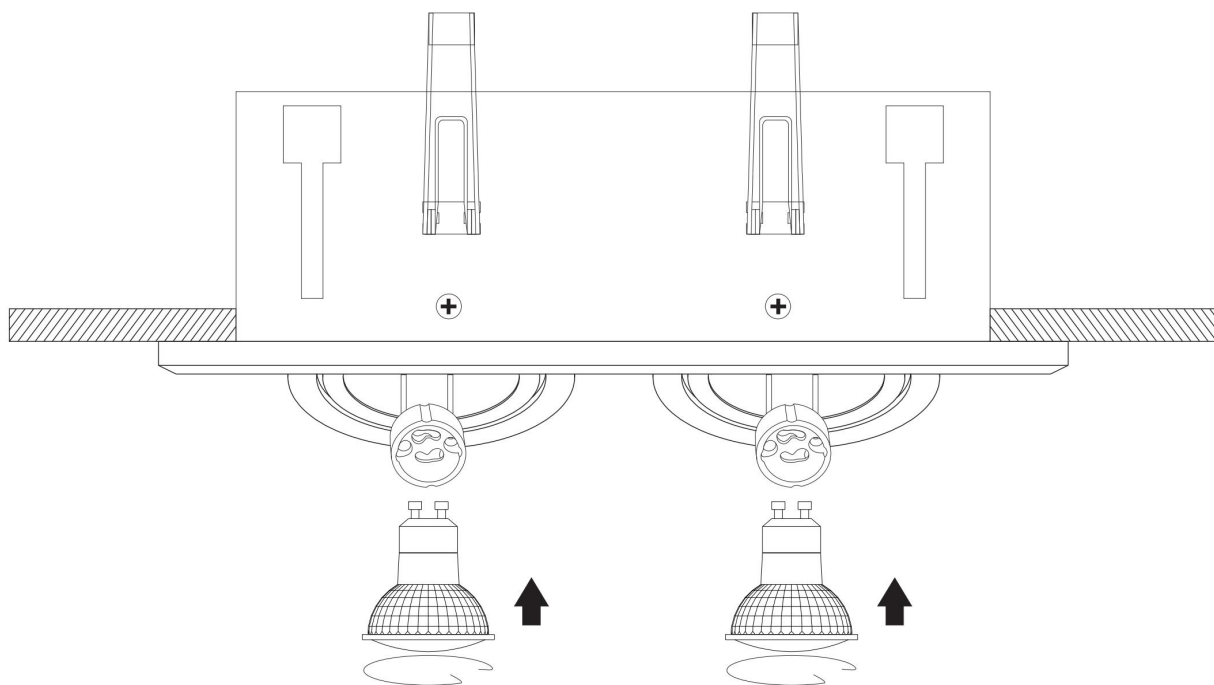

□ 215*95

2xGU10 10W

Model: DL008-2-02-W

Collection: Downlight

Metal Modern
Recessed