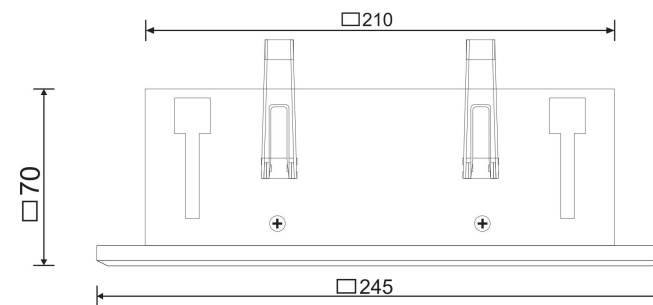

□ 215*95

2xGU10 10W

Model: DL008-2-02-W

Collection: Downlight

Metal Modern
Recessed