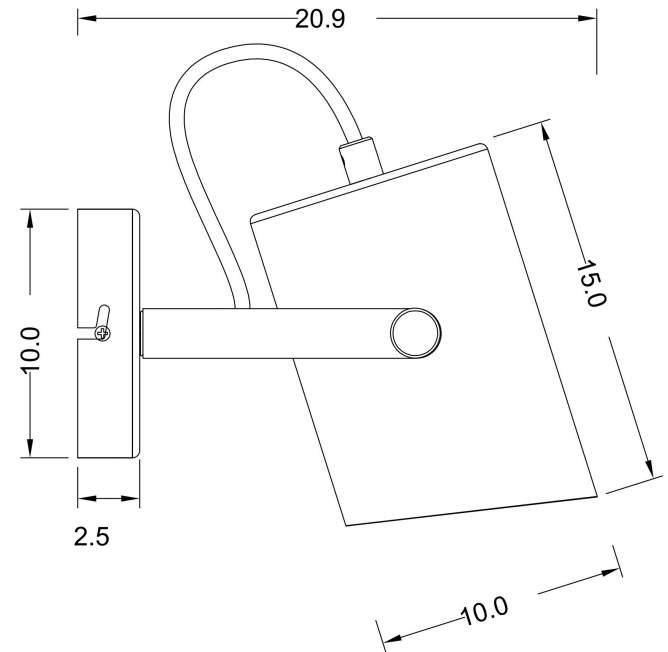

OFF

1

7

8

ON

1xE27 60W

Model: MOD079WL-01BBS

Collection: Modern