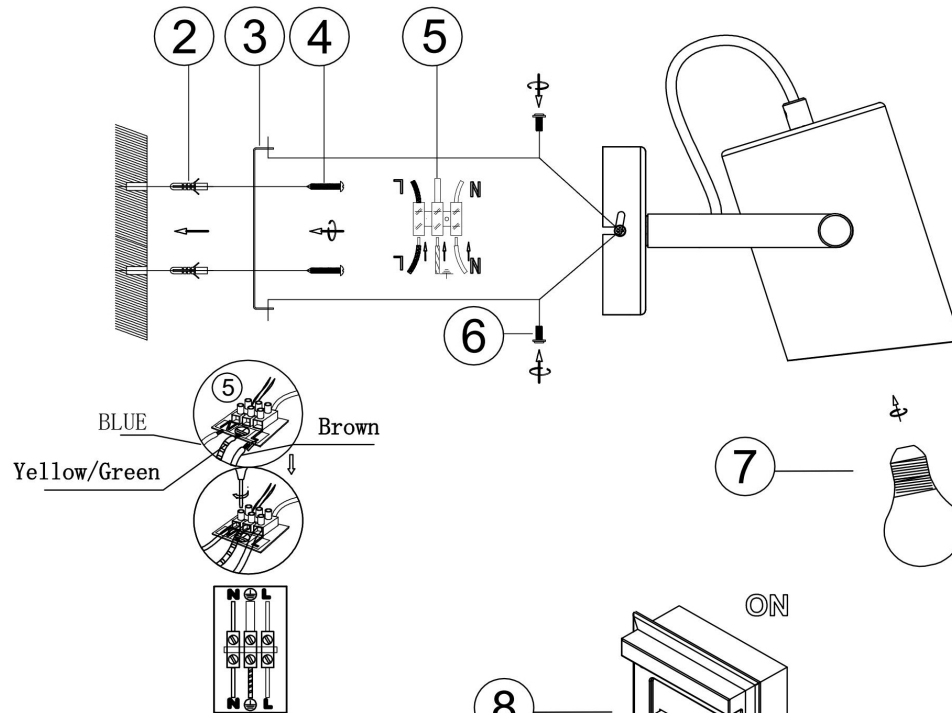

OFF

1

7

8

ON

1xE27 60W

Model: MOD079WL-01BBS

Collection: Modern