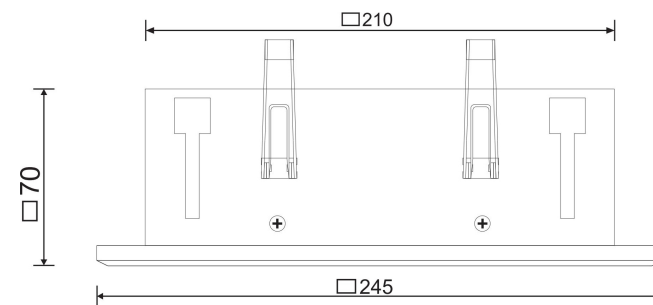

□ 215\*95

2xGU10 50W

Model: DL008-2-02-W

Collection: Downlight

Metal Modern

Resessed

This product contains a light source of energy efficiency class