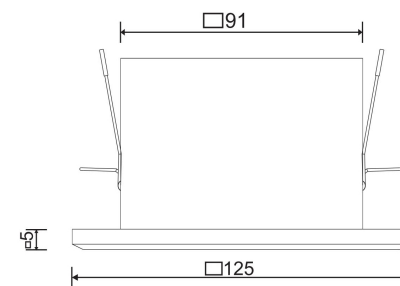

□ 215\*95

2xGU10 50W

Model: DL008-2-02-W

Collection: Downlight

Metal Modern

Resessed

This product contains a light source of energy efficiency class