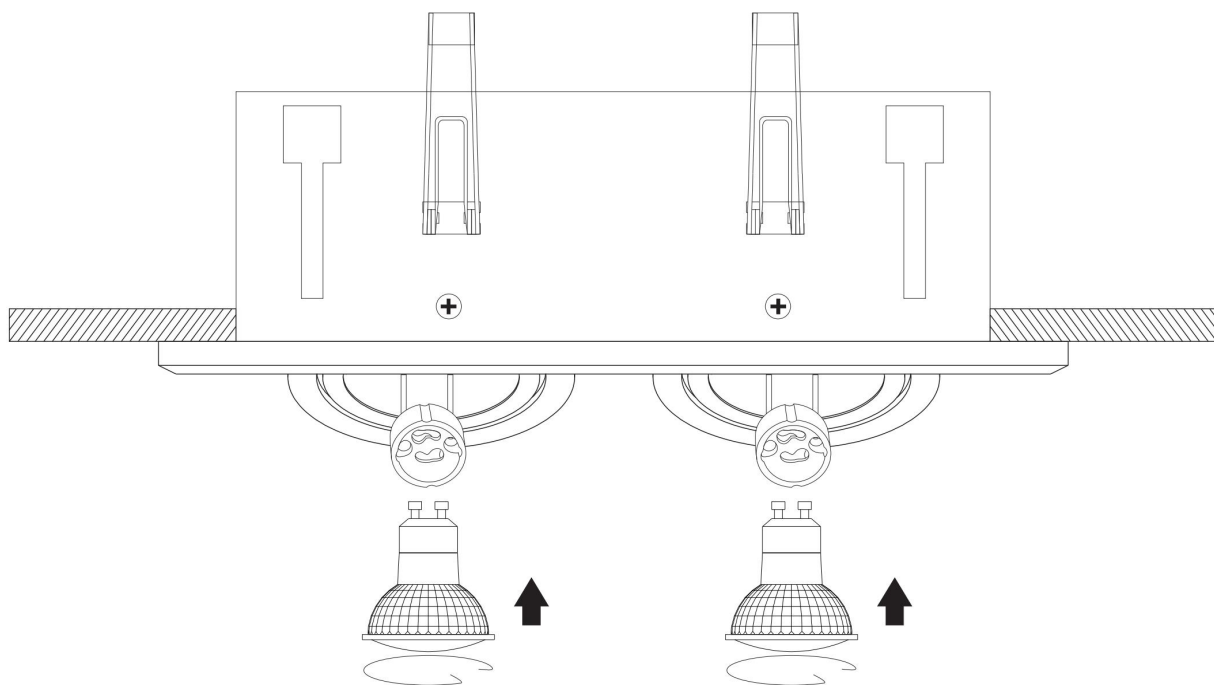

□ 215\*95

2xGU10 50W

Model: DL008-2-02-W

Collection: Downlight

Metal Modern

Resessed

This product contains a light source of energy efficiency class