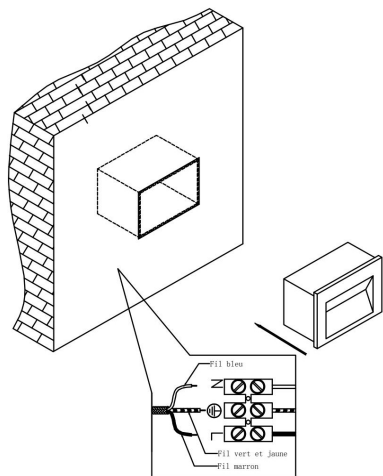

①

②

③

④

MAX 3W
250 Lumen

Model: O045SL-L3W3K
Collection: Outdoor
Series: Bosca
Step Light