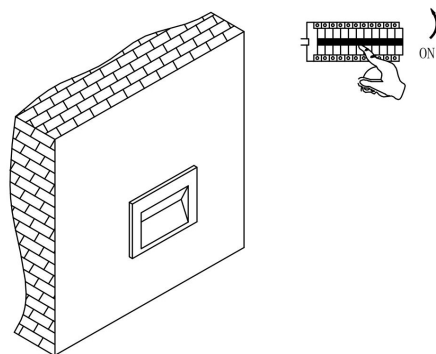

①

②

③

④

MAX 3W
250 Lumen

Model: O045SL-L3W3K
Collection: Outdoor
Series: Bosca
Step Light