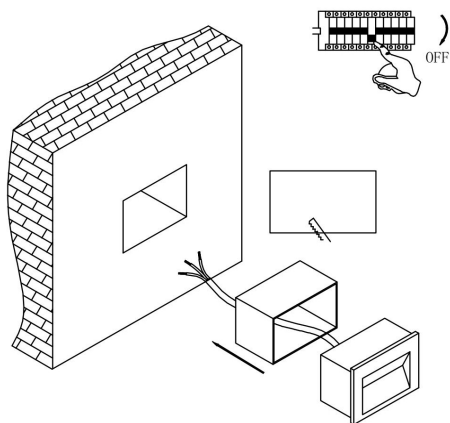

①

②

③

④

MAX 3W
250 Lumen

Model: O045SL-L3W3K
Collection: Outdoor
Series: Bosca
Step Light