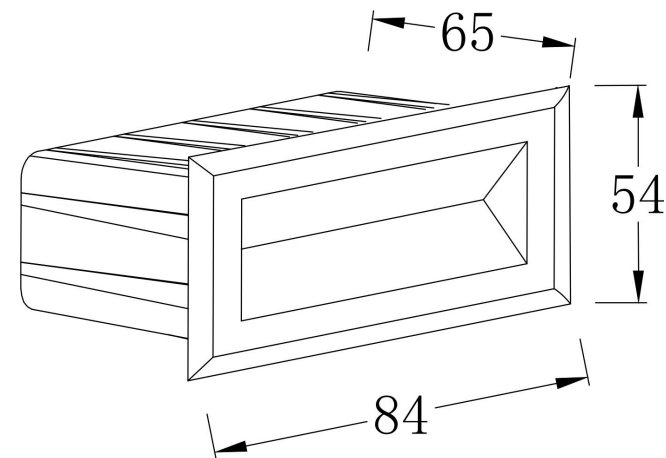

①

②

③

④

MAX 3W
250 Lumen

Model: O045SL-L3W3K
Collection: Outdoor
Series: Bosca
Step Light