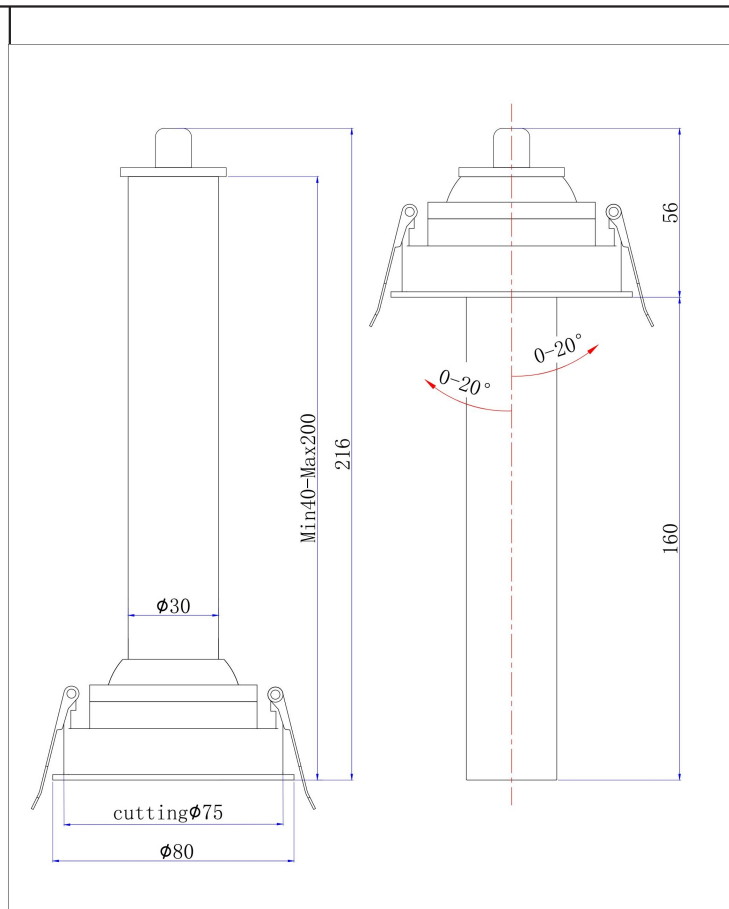

Instruction

C140RS-L200-7W3K-B

MAX 7W
460 Lumen

Model: C140RS-L200-7W3K-B

Collection: Ceiling & Wall

Focus T
Recessed