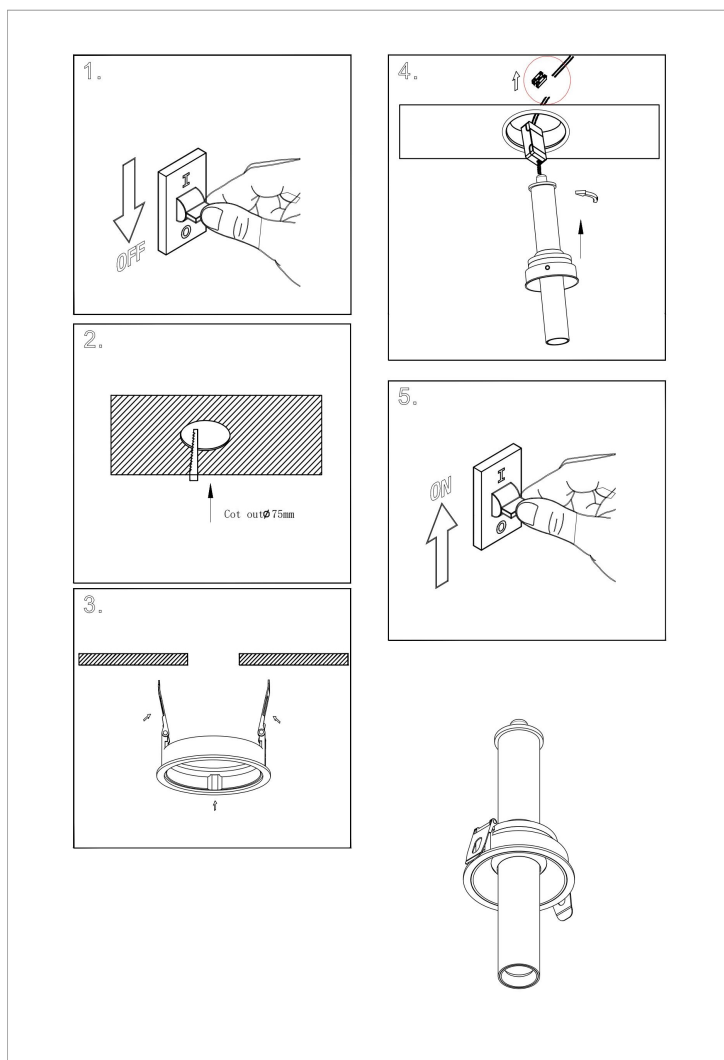

Instruction

C140RS-L200-7W3K-B

MAX 7W
460 Lumen

Model: C140RS-L200-7W3K-B

Collection: Ceiling & Wall

Focus T
Recessed