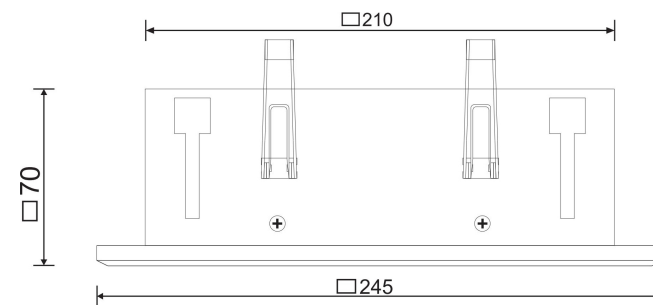

□ 215*95

2xGU10 10W

Model: DL008-2-02-B

Collection: Downlight

Metal Modern
Recessed