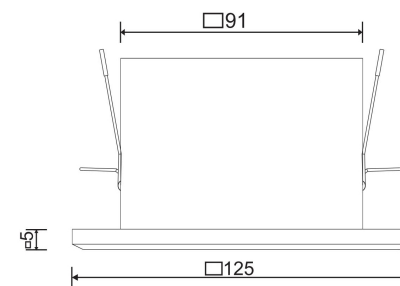

□ 215*95

2xGU10 10W

Model: DL008-2-02-B

Collection: Downlight

Metal Modern
Recessed