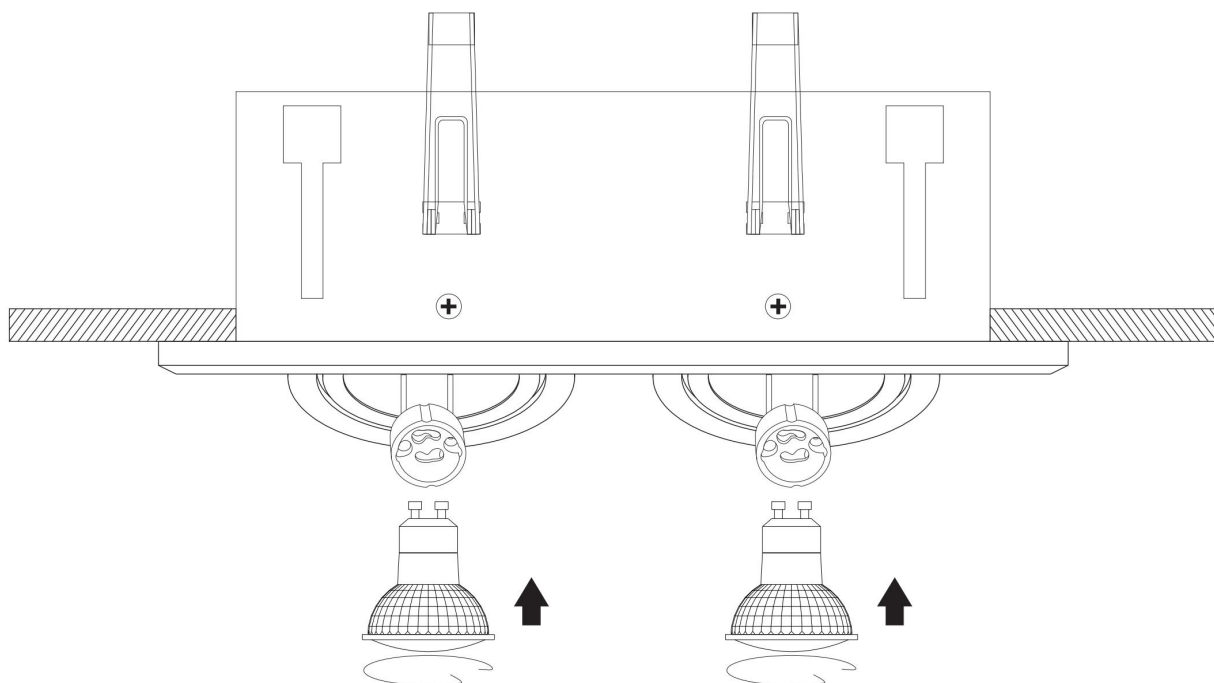

□ 215*95

2xGU10 10W

Model: DL008-2-02-B

Collection: Downlight

Metal Modern
Recessed