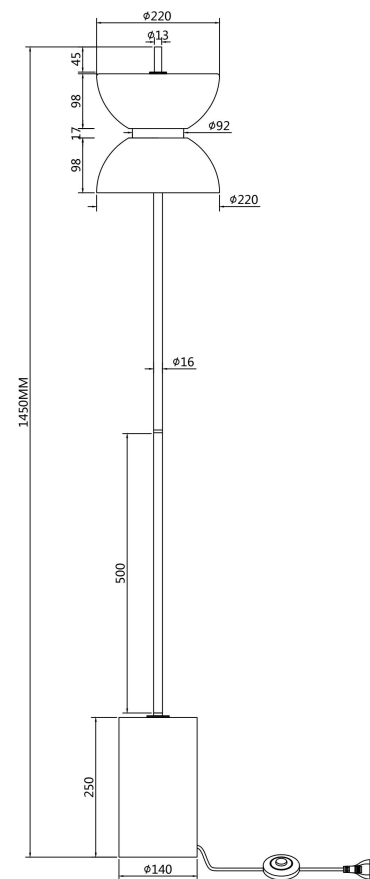

Instruction

MOD178FL-L11W3K

MAX 11W
1 300 Lumen

Model: MOD178FL-L11W3K

Collection: Modern

Series: Kyoto
Stehleuchte