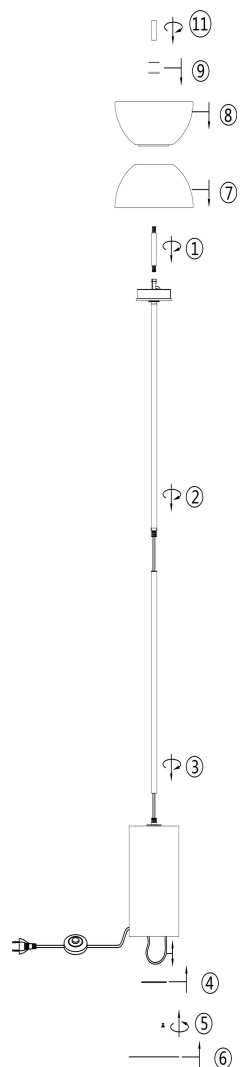

Instruction

MOD178FL-L11W3K

MAX 11W
1 300 Lumen

Model: MOD178FL-L11W3K

Collection: Modern

Series: Kyoto
Stehleuchte