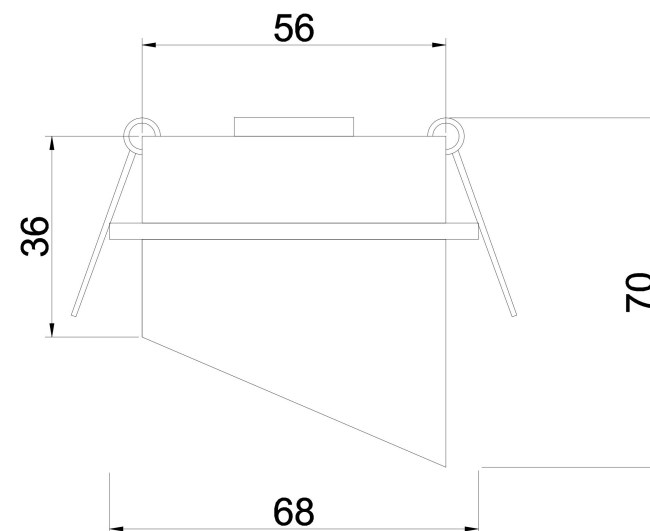

1.

Ø63mm

2.

3.

4.

1xGU10 10W

Model: DL044-01-GU10-B

Collection: Downlight