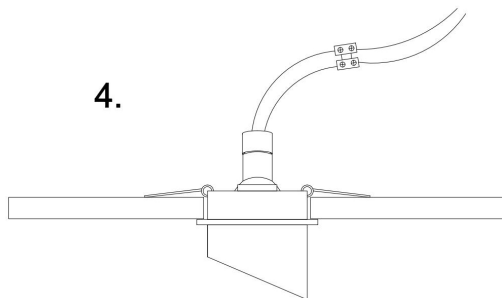

1.

Ø63mm

2.

3.

4.

1xGU10 10W

Model: DL044-01-GU10-B

Collection: Downlight