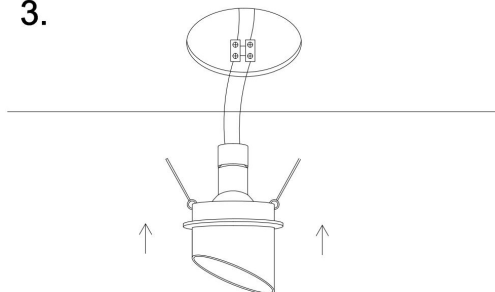

1.

Ø63mm

2.

3.

4.

1xGU10 10W

Model: DL044-01-GU10-B

Collection: Downlight