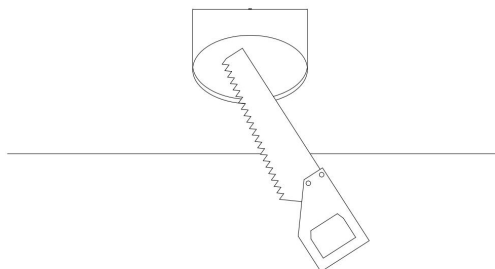

1.

Ø63mm

2.

3.

4.

1xGU10 10W

Model: DL044-01-GU10-B

Collection: Downlight