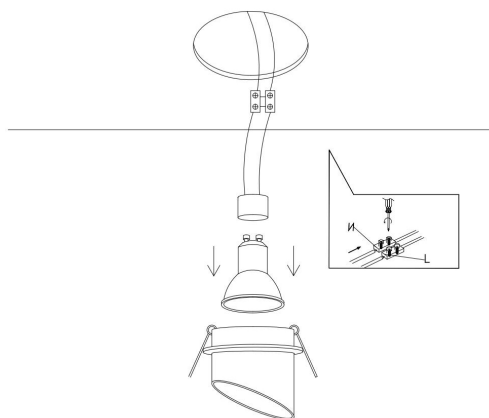

1.

Ø63mm

2.

3.

4.

1xGU10 10W

Model: DL044-01-GU10-B

Collection: Downlight