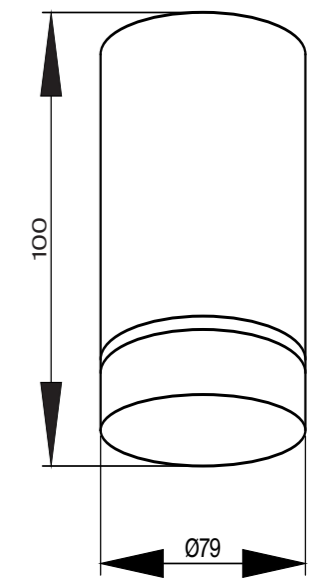

- ACRYLIC RING
- MATTE DIFFUSER
- TWO POWERS AVAILABLE
- BLACK AND WHITE COLORS

ANGLE SCATTERING	CCT	COLOR	ARTICLE	LAMP POWER	LIGHT FLUX	IP	VOLTAGE RANGE
WASH WIDE	3K WARM	B BLACK	C085CL-9W3K-B	9 W	250 LM	IP20	AC 110-240