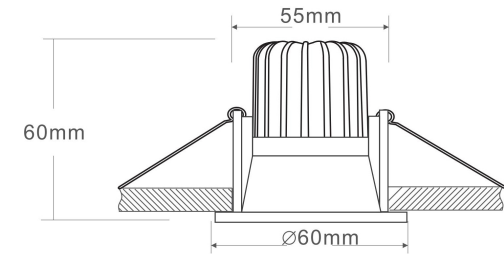

1

2

3

MAX 6W
390 Lumen

Model: DL034-01-06W4K-D-B

Collection: Downlight

Zoom
Resessed

This product contains a light source of energy efficiency class A