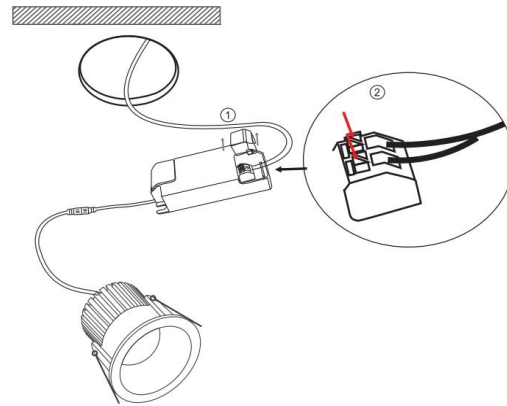

1

2

3

MAX 6W
390 Lumen

Model: DL034-01-06W4K-D-B

Collection: Downlight

Zoom
Resessed

This product contains a light source of energy efficiency class A