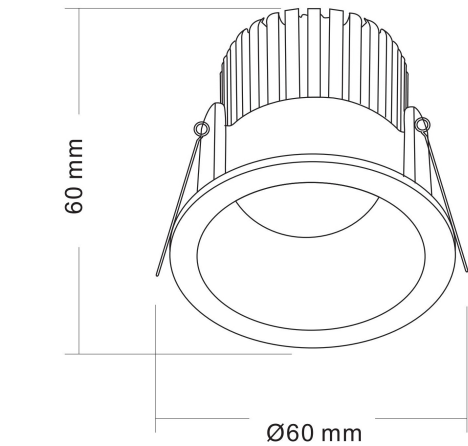

1

2

3

MAX 6W
390 Lumen

Model: DL034-01-06W4K-D-B

Collection: Downlight

Zoom
Resessed

This product contains a light source of energy efficiency class A