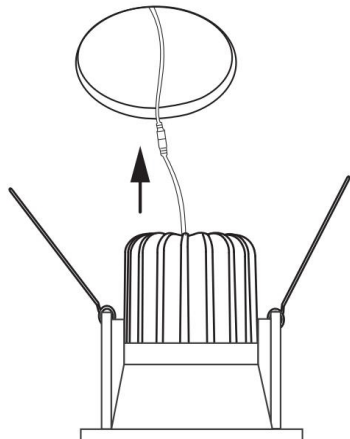

1

2

3

MAX 6W
390 Lumen

Model: DL034-01-06W4K-D-B

Collection: Downlight

Zoom
Resessed

This product contains a light source of energy efficiency class A