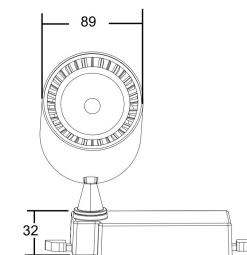

Instruction

TR003-1-40W4K-B

MAX 36W
3 200 Lumen

Model: TR003-1-40W4K-B

Collection: Single phase track

Vuoro
Track light

This product contains a light source of the energy efficiency class F