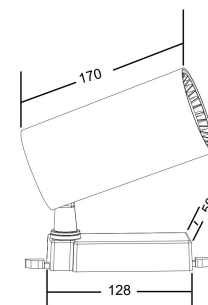

Instruction

TR003-1-40W4K-B

MAX 36W
3 200 Lumen

Model: TR003-1-40W4K-B

Collection: Single phase track

Vuoro
Track light

This product contains a light source of the energy efficiency class F