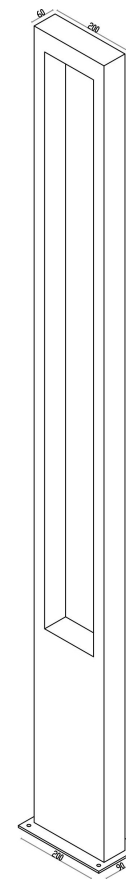

# Instruction

## O425FL-L25GF

MAX 25W  
1 350 Lumen

Model: O425FL-L25GF

Collection: Outdoor

Bonn  
Recessed