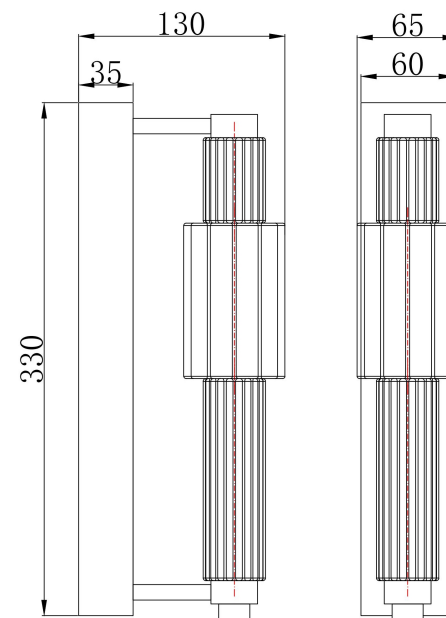

Instruction

MOD308WL-L9CH3K

MAX 8W
800 Lumen

Model: MOD308WL-L9CH3K

Collection: Modern

Series: Verticale

Wall Lamps