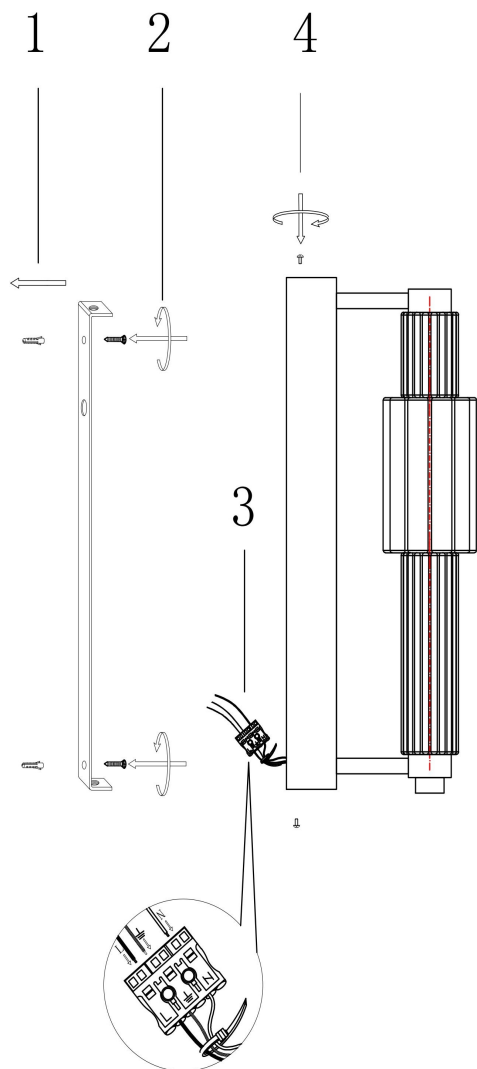

Instruction

MOD308WL-L9CH3K

MAX 8W
800 Lumen

Model: MOD308WL-L9CH3K

Collection: Modern

Series: Verticale

Wall Lamps