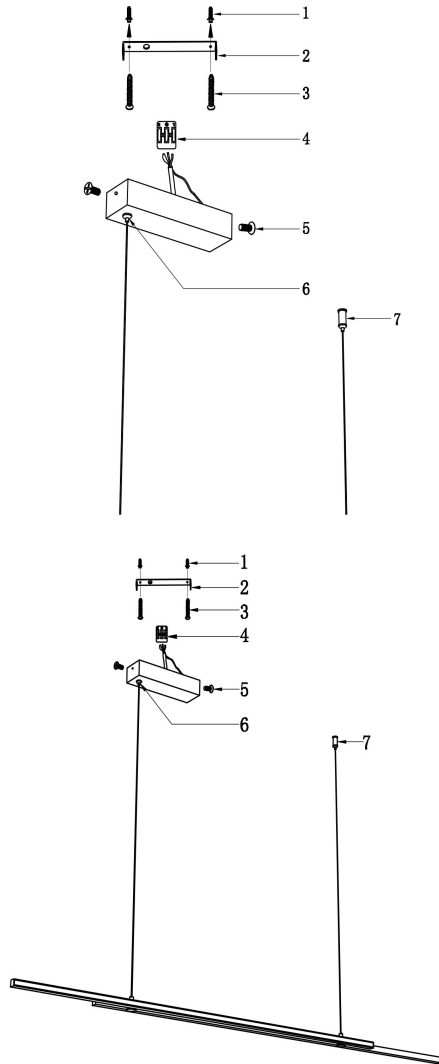

Instruction

MOD005PL-L36BSK

MAX 48W
2 200 Lumen

Model: MOD005PL-L36BSK

Collection: Modern

Series: Halo

Pendant Lamps