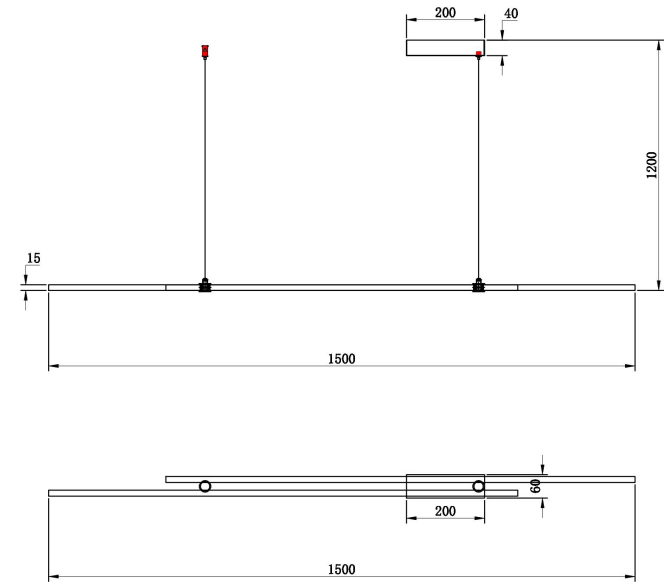

Instruction

MOD005PL-L36BSK

MAX 48W
2 200 Lumen

Model: MOD005PL-L36BSK

Collection: Modern

Series: Halo

Pendant Lamps