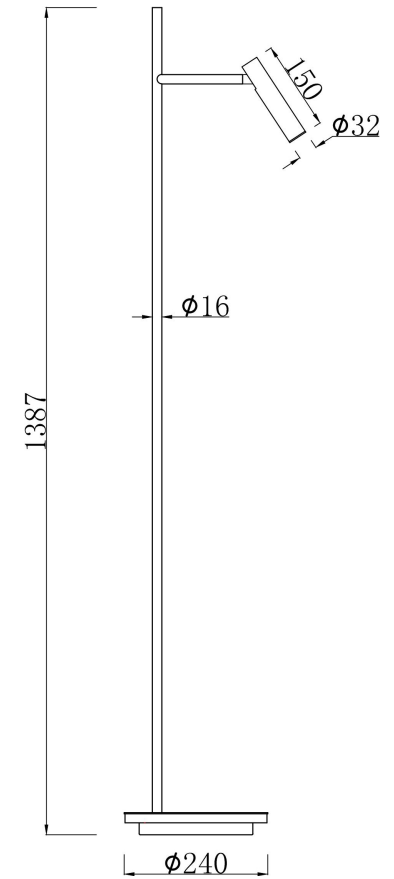

Instruction

Z010FL-L8B3K

MAX 11W
730 Lumen

Model: Z010FL-L8B3K
Collection: Table & Floor
Series: Estudio
Stehleuchte

This product contains a light source of energy efficiency class F