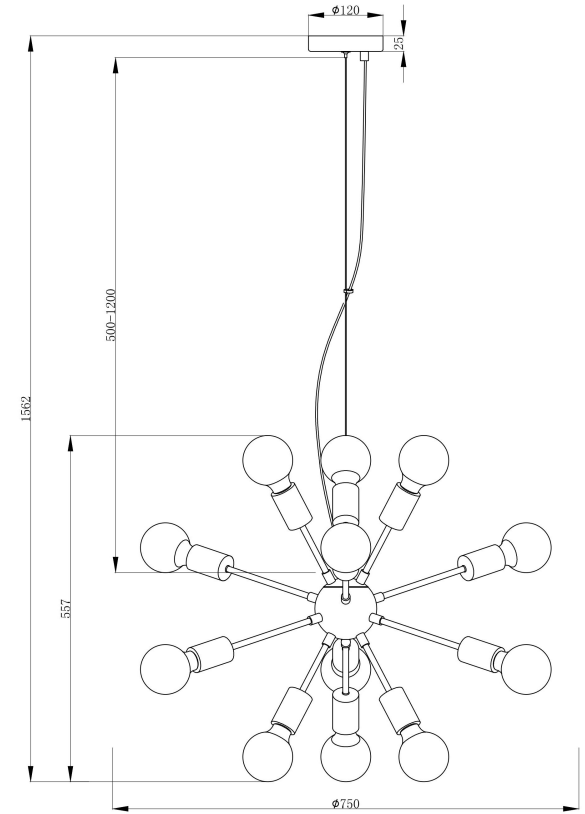

Instruction

T546PL-12B

12xE27 7W

Model: T546PL-12B

Collection: Loft

Series: Jackson

Pendant Lamps

This product contains a light source of energy efficiency class