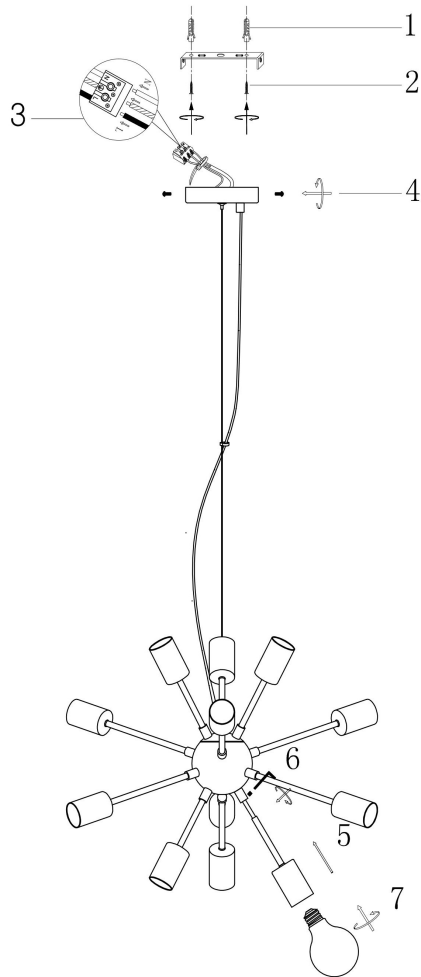

Instruction

T546PL-12B

12xE27 7W

Model: T546PL-12B

Collection: Loft

Series: Jackson

Pendant Lamps

This product contains a light source of energy efficiency class