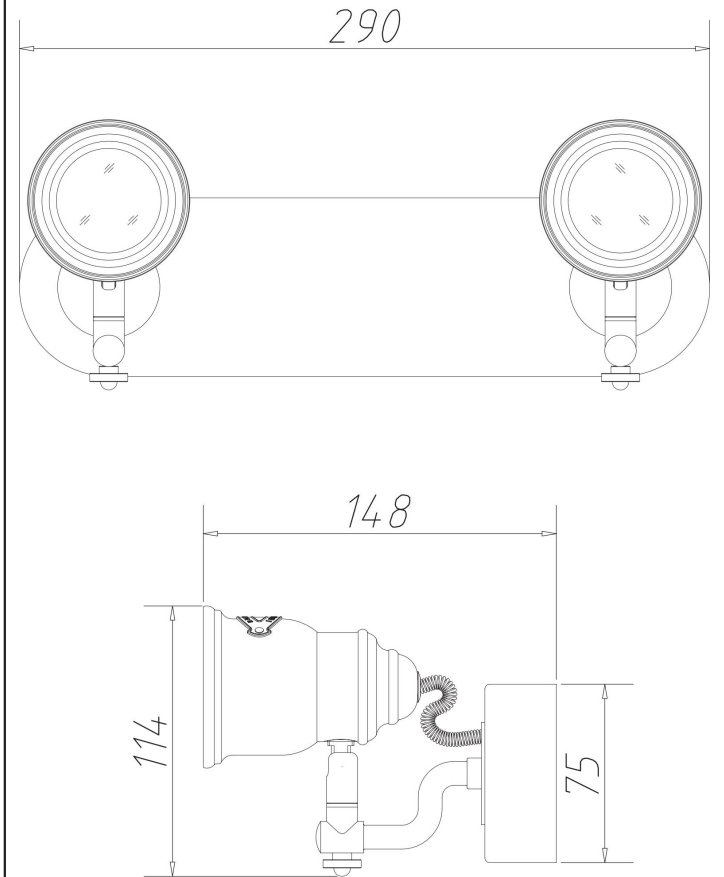

Instruction

SP315-CW-02-BR

2xGU10 50W

Model: SP315-CW-02-BR

Collection: Spot

Borgo

Recessed