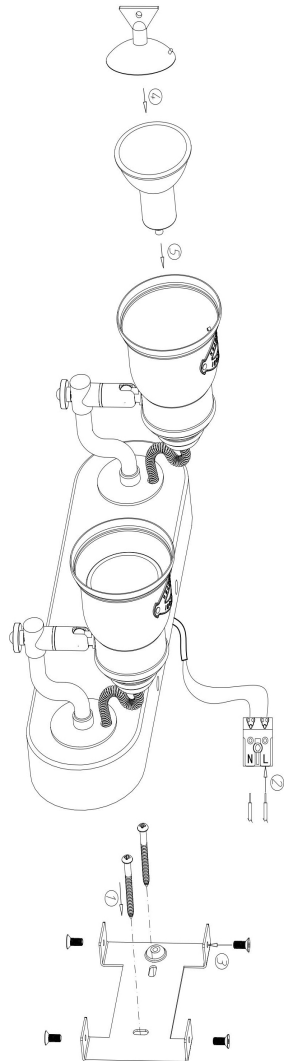

Instruction

SP315-CW-02-BR

2xGU10 50W

Model: SP315-CW-02-BR

Collection: Spot

Borgo

Recessed