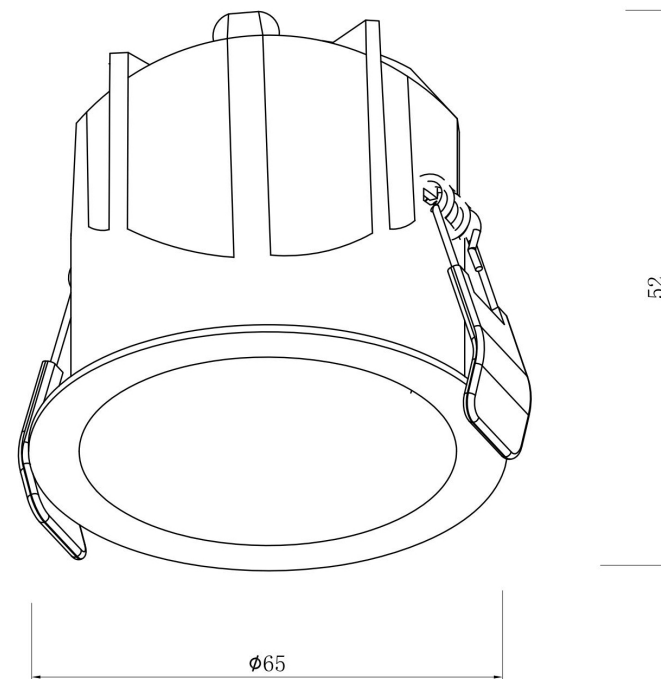

Cut out:  $\varnothing 55\text{mm}$

MAX 10W  
500 Lumen

Model: DL043-01-10W2.7K-RD

Collection: Downlight

Alfa LED  
Recessed

This product contains a light source of the energy efficiency class G