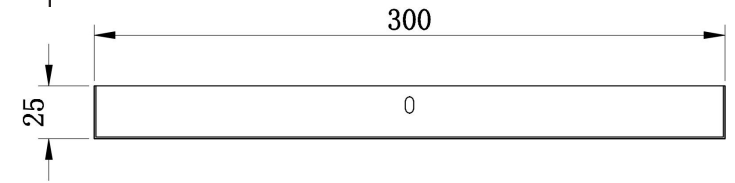

1
2
3

0x 0W

Model: SPR-BASE-R-03-W

Collection: Universal base

Universal base
Resessed

This product contains a light source of energy efficiency class