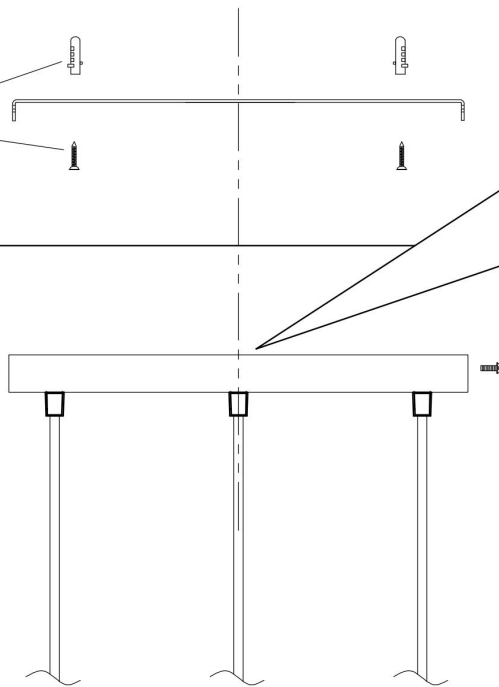

1
2
3

0x 0W

Model: SPR-BASE-R-03-W

Collection: Universal base

Universal base
Resessed

This product contains a light source of energy efficiency class