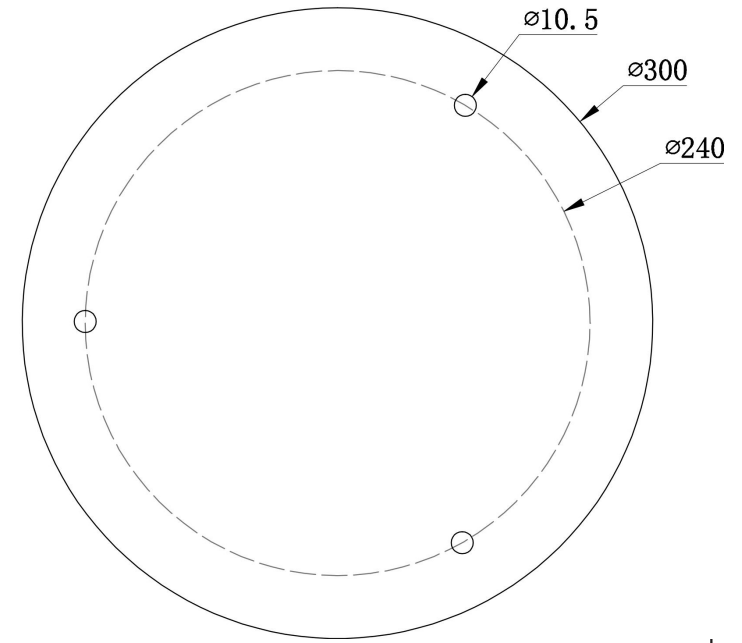

1
2
3

0x 0W

Model: SPR-BASE-R-03-W

Collection: Universal base

Universal base
Resessed

This product contains a light source of energy efficiency class