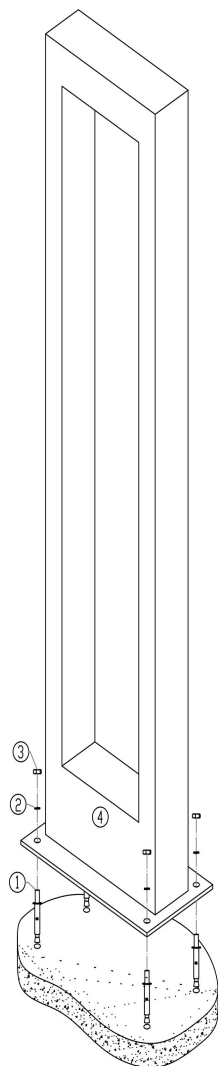

# Instruction

## O425FL-L10GF

MAX 10W  
550 Lumen

Model: O425FL-L10GF  
Collection: Outdoor  
Series: Bonn  
Landschaftslampe

This product contains a light source of the energy efficiency class G