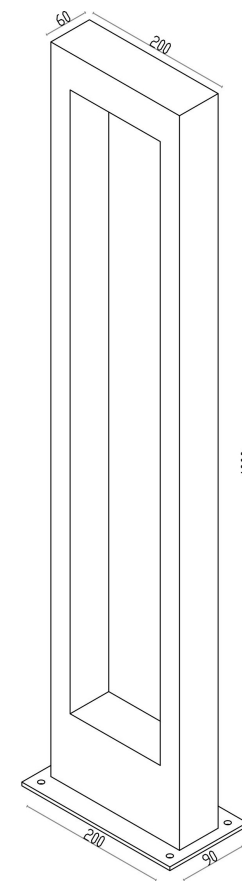

## O425FL-L10GF

MAX 10W  
550 Lumen

Model: O425FL-L10GF  
Collection: Outdoor  
Series: Bonn  
Landschaftslampe

This product contains a light source of the energy efficiency class G