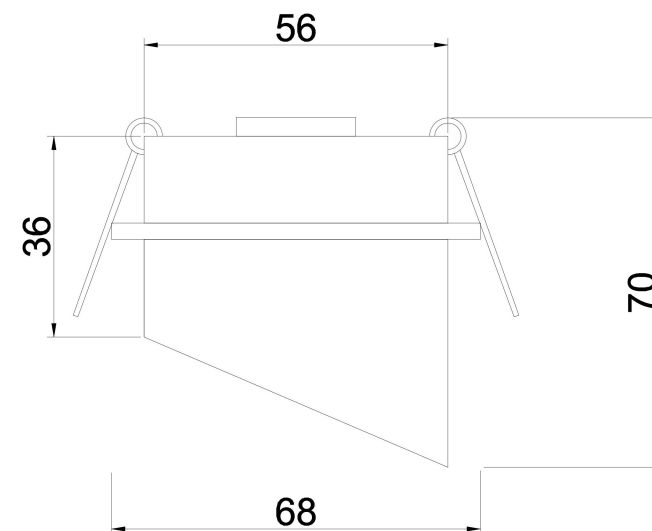

1.

2.

3.

4.

1xGU10 35W

Model: DL044-01-GU10-W

Collection: Downlight

Lipari  
Resessed