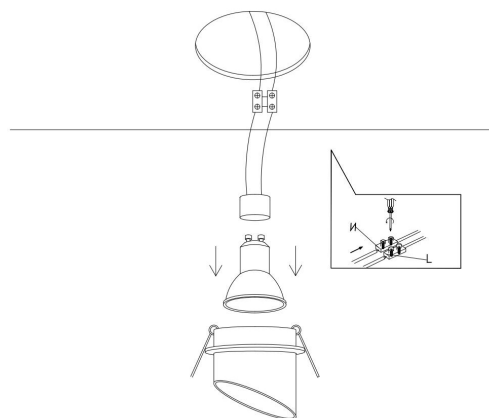

1.

2.

3.

4.

1xGU10 35W

Model: DL044-01-GU10-W

Collection: Downlight

Lipari  
Resessed