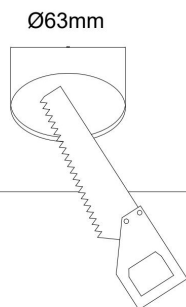

1.

2.

3.

4.

1xGU10 35W

Model: DL044-01-GU10-W

Collection: Downlight

Lipari  
Resessed