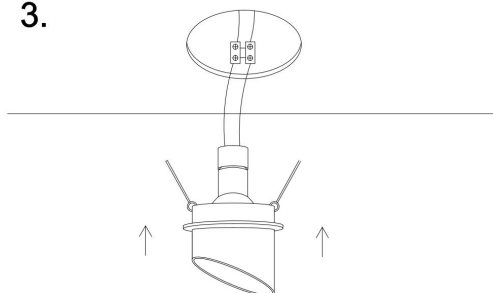

1.

2.

3.

4.

1xGU10 35W

Model: DL044-01-GU10-W

Collection: Downlight

Lipari  
Resessed