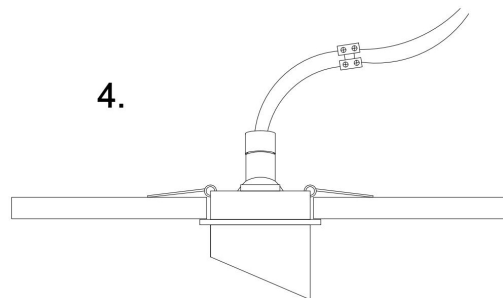

1.

2.

3.

4.

1xGU10 35W

Model: DL044-01-GU10-W

Collection: Downlight

Lipari  
Resessed