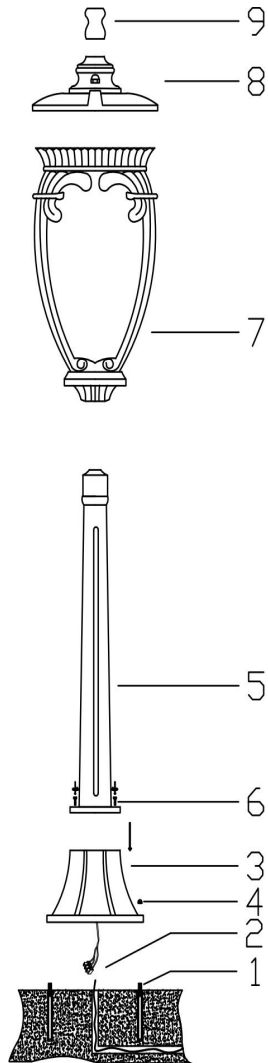

Instruction

O414FL-01BZ1

1xE27 60W

Model: O414FL-01BZ1
Collection: Outdoor
Series: Fleur
Landschaftslampe

This product contains a light source of energy efficiency class