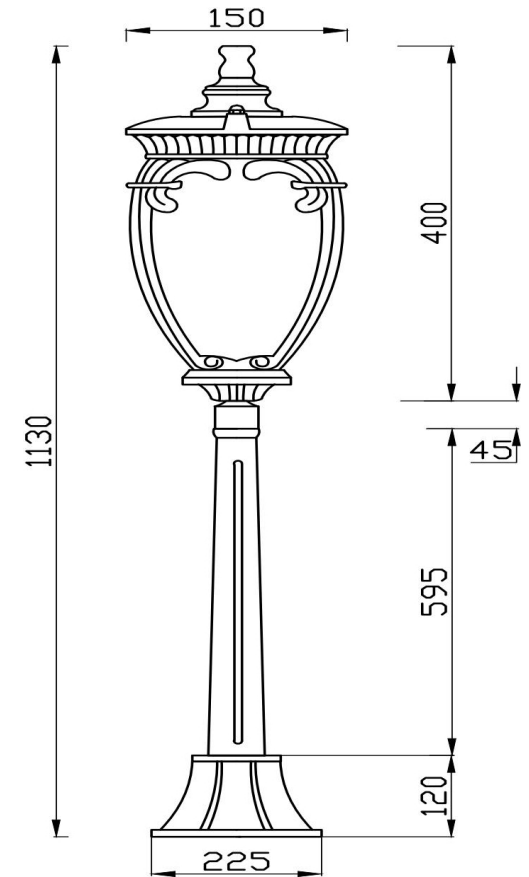

Instruction

O414FL-01BZ1

1xE27 60W

Model: O414FL-01BZ1
Collection: Outdoor
Series: Fleur
Landschaftslampe

This product contains a light source of energy efficiency class