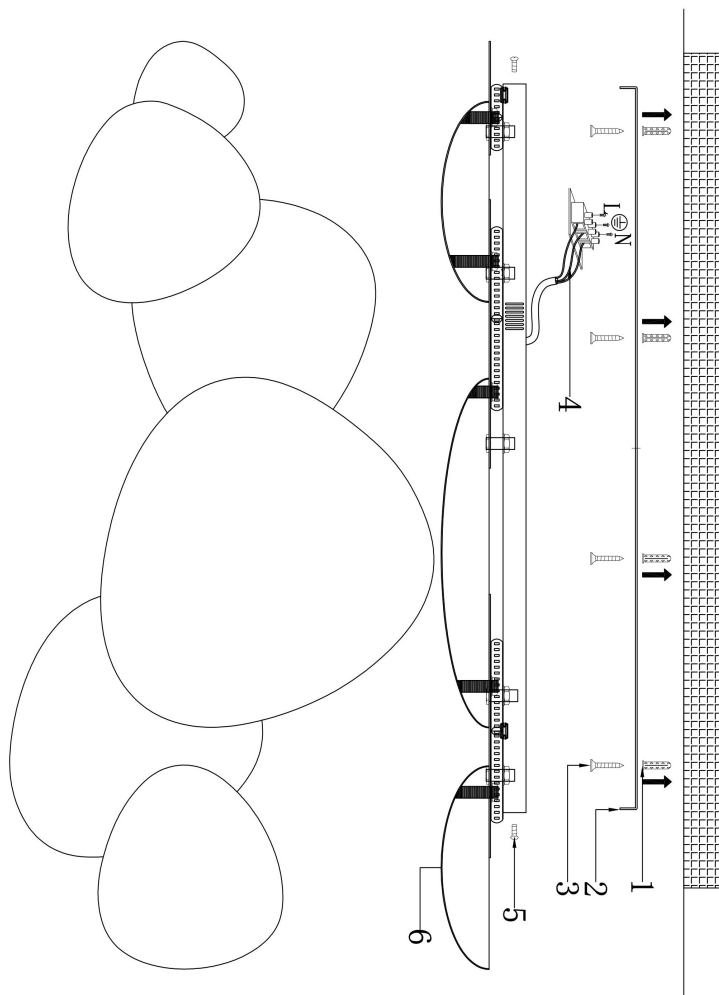

## MOD314WL-L13G3K

MAX 13W  
550 Lumen

Model: MOD314WL-L13G3K

Collection: Modern

Series: Jack-stone

Wall Lamps