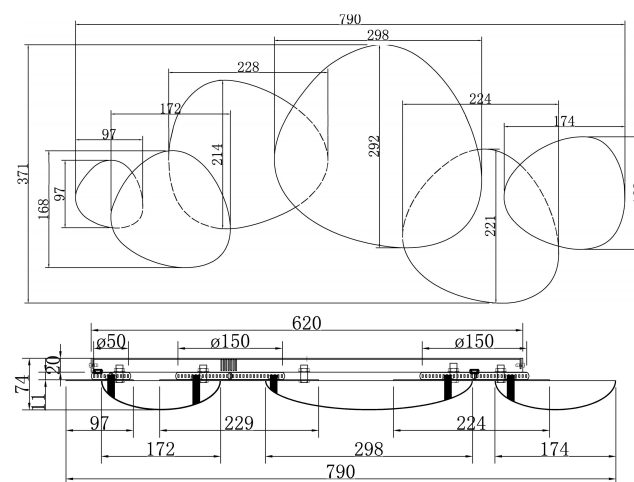

## MOD314WL-L13G3K

MAX 13W  
550 Lumen

Model: MOD314WL-L13G3K

Collection: Modern

Series: Jack-stone

Wall Lamps