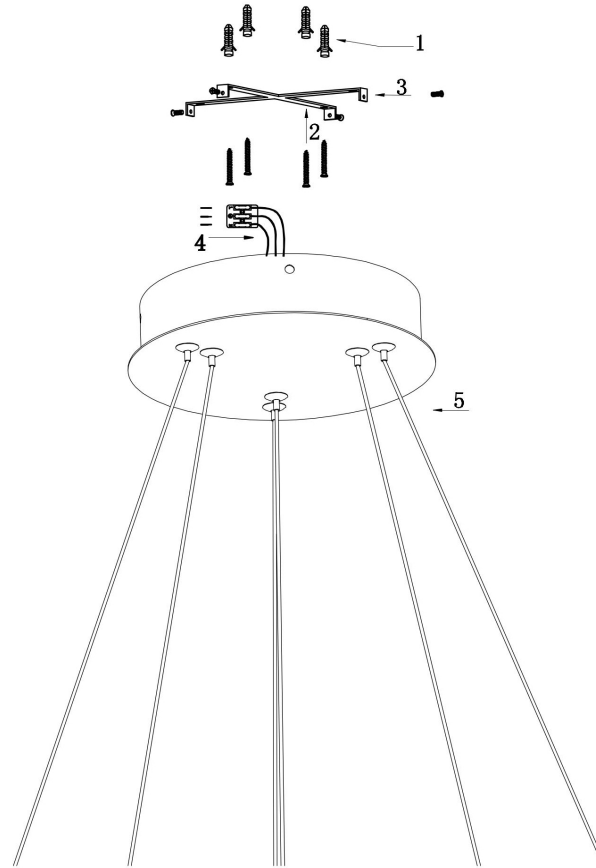

Instruction

MOD058PL-L74B4K

MAX 88W
5 200 Lumen

Model: MOD058PL-L74B4K

Collection: Modern

Series: Rim

Pendant Lamps