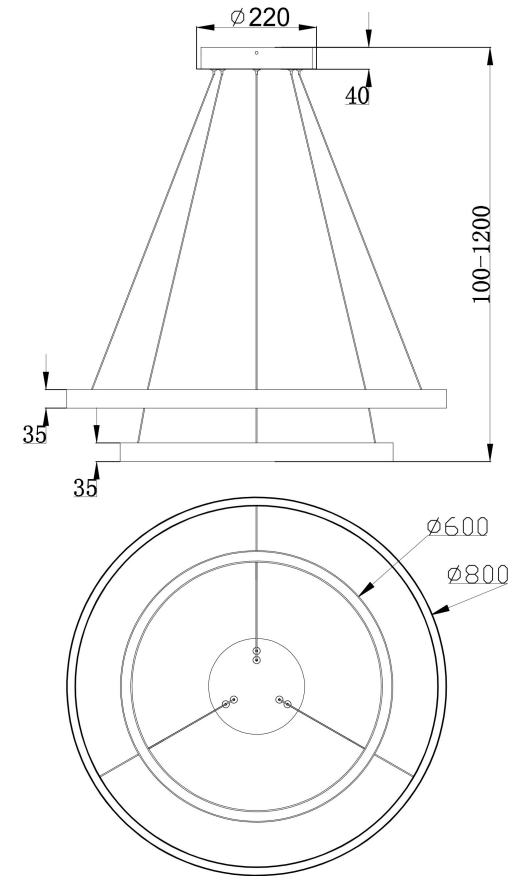

Instruction

MOD058PL-L74B4K

MAX 88W
5 200 Lumen

Model: MOD058PL-L74B4K

Collection: Modern

Series: Rim

Pendant Lamps