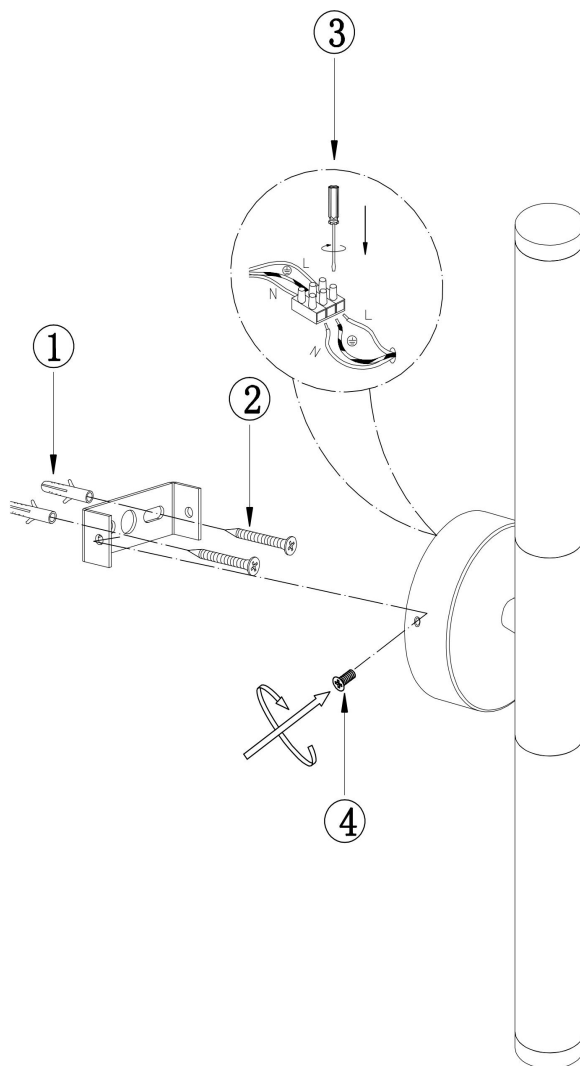

Instruction

MOD106WL-L16W3K

MAX 16W
1 400 Lumen

Model: MOD106WL-L16W3K

Collection: Modern

Series: Axis

Wall Lamps