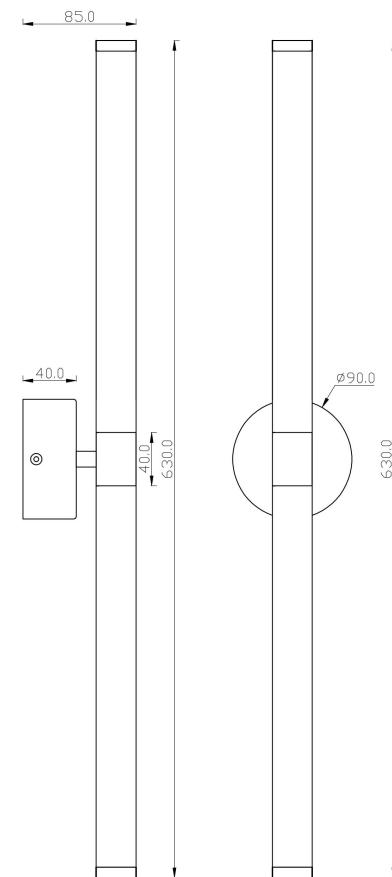

Instruction

MOD106WL-L16W3K

MAX 16W
1 400 Lumen

Model: MOD106WL-L16W3K

Collection: Modern

Series: Axis

Wall Lamps