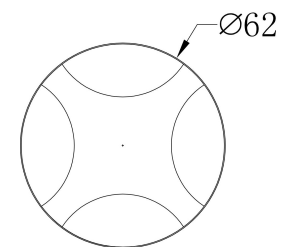

①

②

③

④

MAX 3W
60 Lumen

Model: O036-L3B3K

Collection: Outdoor

Biscotti
Recessed