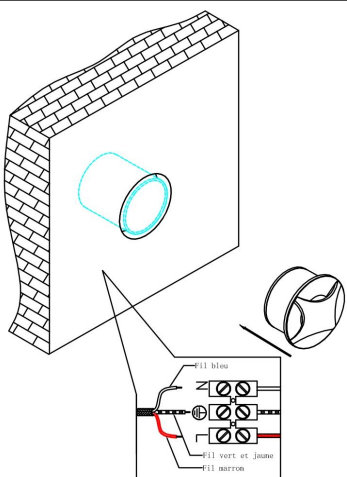

①

②

③

④

MAX 3W
60 Lumen

Model: O036-L3B3K

Collection: Outdoor

Biscotti
Recessed