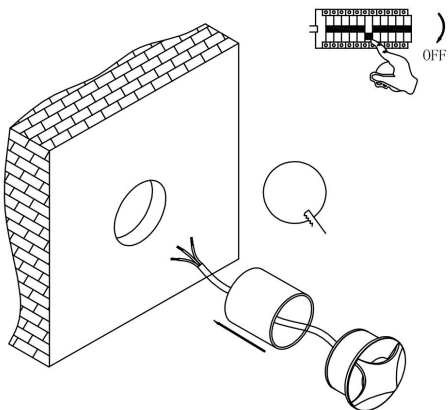

①

②

③

④

MAX 3W
60 Lumen

Model: O036-L3B3K

Collection: Outdoor

Biscotti
Recessed