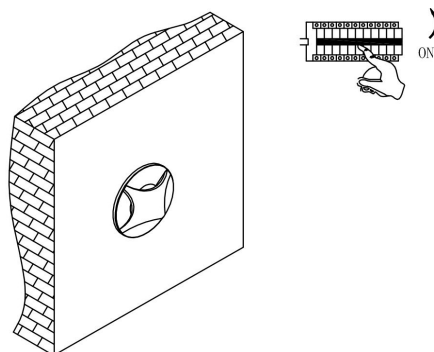

①

②

③

④

MAX 3W
60 Lumen

Model: O036-L3B3K

Collection: Outdoor

Biscotti
Recessed