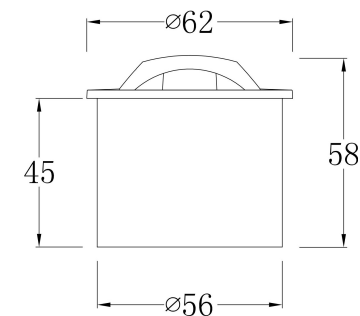

①

②

③

④

MAX 3W
60 Lumen

Model: O036-L3B3K

Collection: Outdoor

Biscotti
Recessed