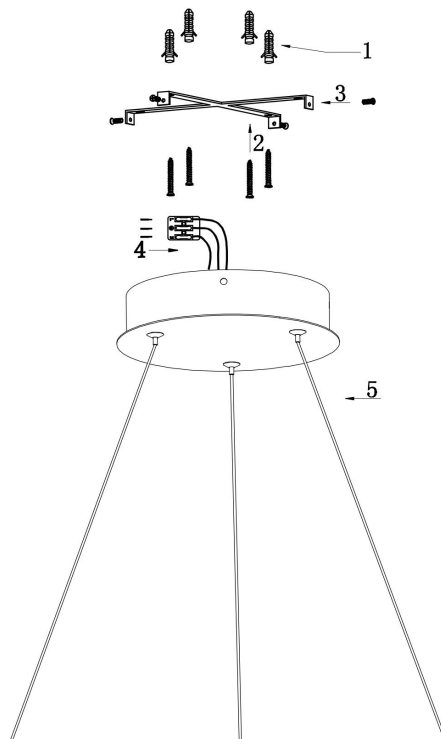

由 Autodesk 教育版产品制作

由 Autodesk 教育版产品制作