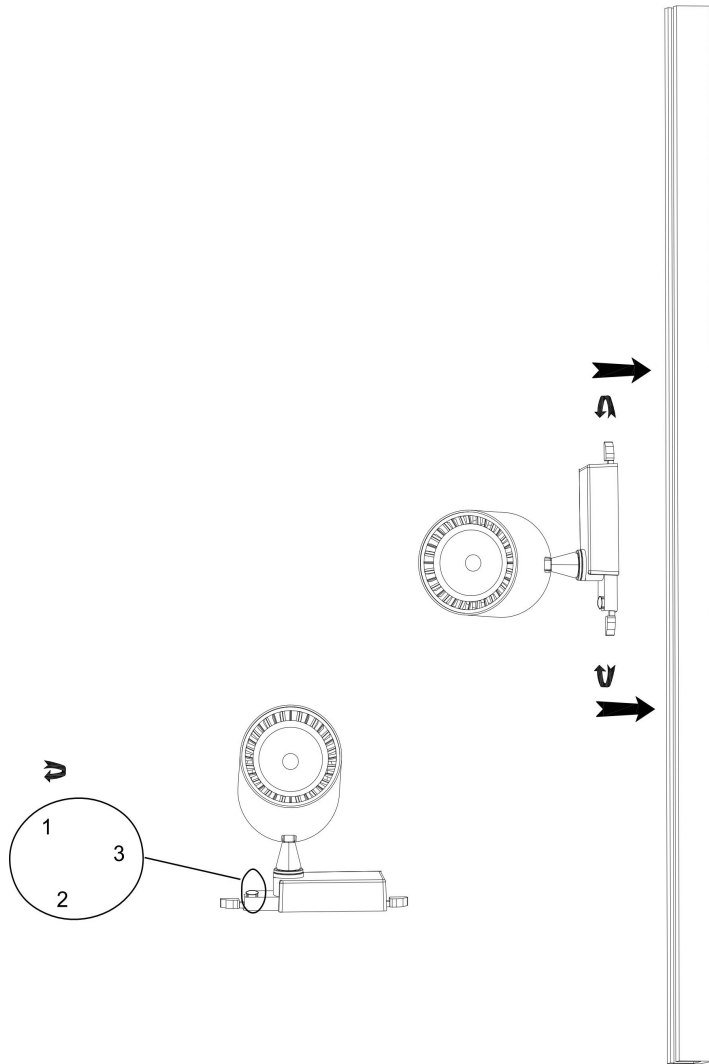

# Instruction

TR029-3-30W3K-W

MAX 26W  
2 800 Lumen

Model: TR029-3-30W3K-W

Collection: Three phase track

Vuoro  
Track light

This product contains a light source of the energy efficiency class F