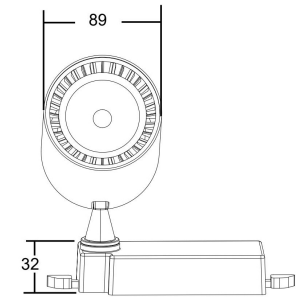

# Instruction

TR029-3-30W3K-W

MAX 26W  
2 800 Lumen

Model: TR029-3-30W3K-W

Collection: Three phase track

Vuoro  
Track light

This product contains a light source of the energy efficiency class F