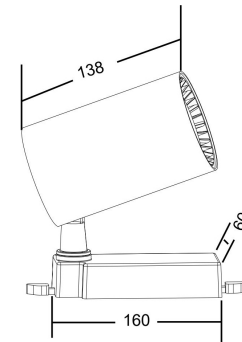

# Instruction

TR029-3-30W3K-W

MAX 26W  
2 800 Lumen

Model: TR029-3-30W3K-W

Collection: Three phase track

Vuoro  
Track light

This product contains a light source of the energy efficiency class F