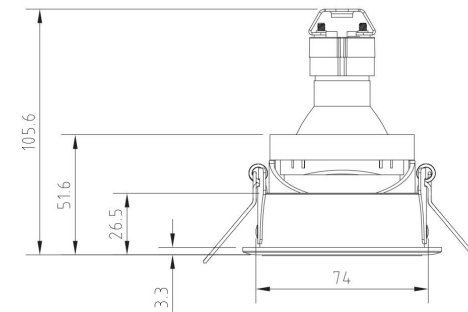

Instruction

DL053-01WMG

1xGU10 15W

Model: DL053-01WMG

Collection: Downlight

Share
Recessed