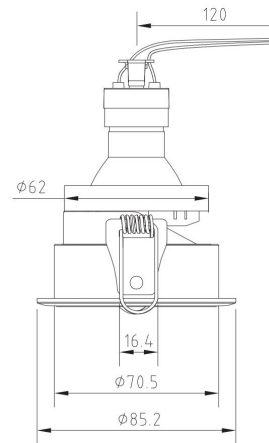

Instruction

DL053-01WMG

1xGU10 15W

Model: DL053-01WMG

Collection: Downlight

Share
Recessed