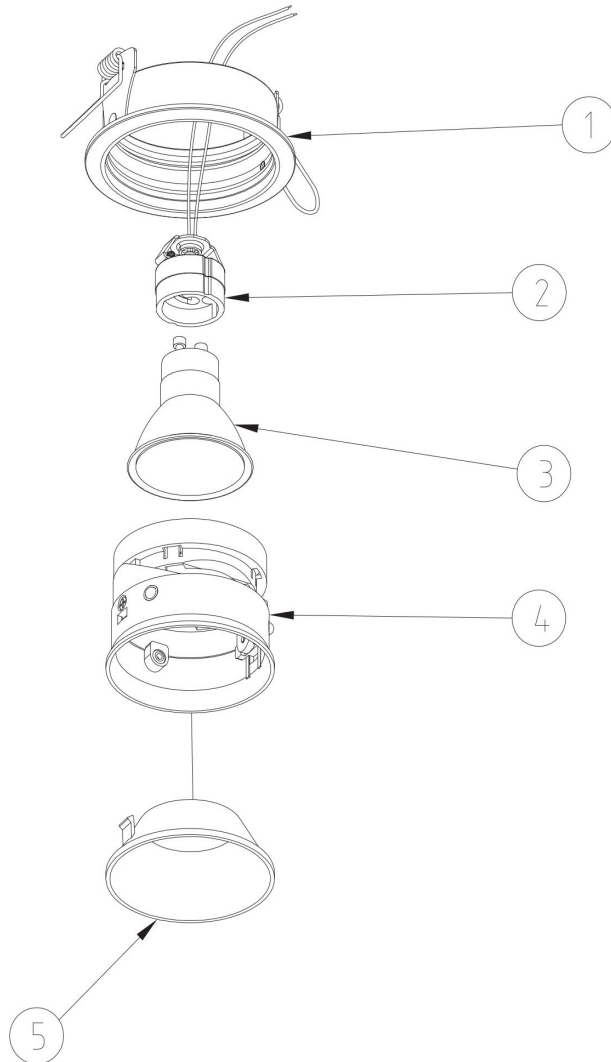

Instruction

DL053-01WMG

1xGU10 15W

Model: DL053-01WMG

Collection: Downlight

Share
Recessed