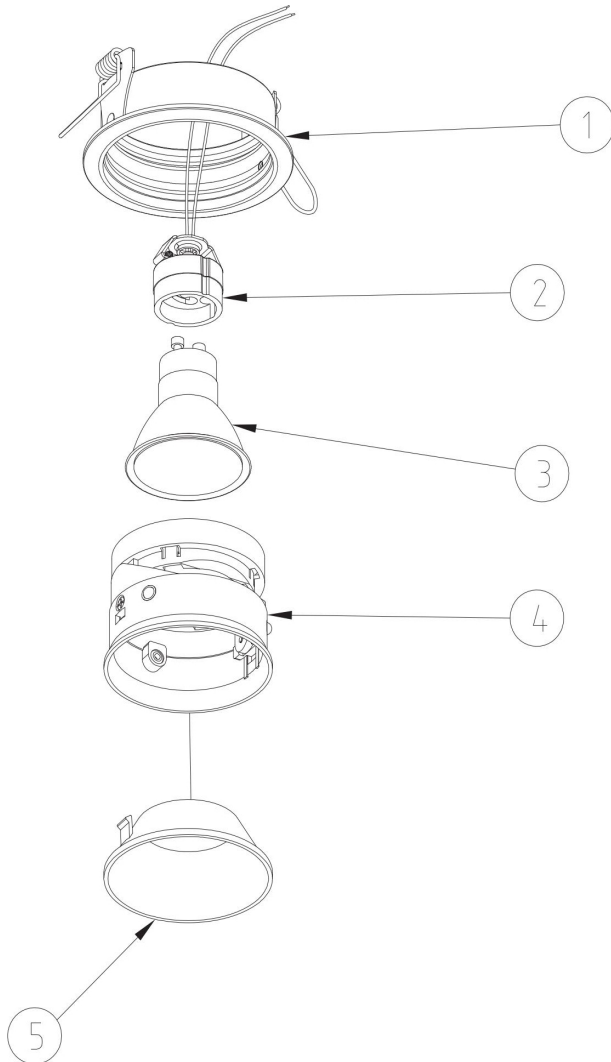

Instruction

DL053-01B

1xGU10 15W

Model: DL053-01B

Collection: Downlight

Share
Recessed