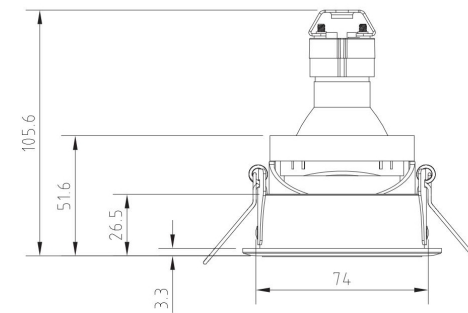

Instruction

DL053-01B

1xGU10 15W

Model: DL053-01B

Collection: Downlight

Share
Recessed