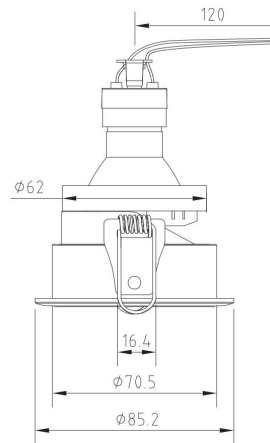

Instruction

DL053-01B

1xGU10 15W

Model: DL053-01B

Collection: Downlight

Share
Recessed