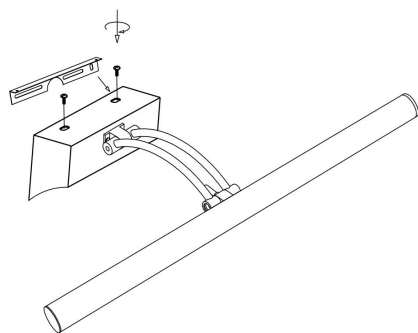

1

2

3

4

MAX 12,1W
860 Lumen

Model: MIR003WL-L12CH

Collection: Mirror

Fino
Recessed