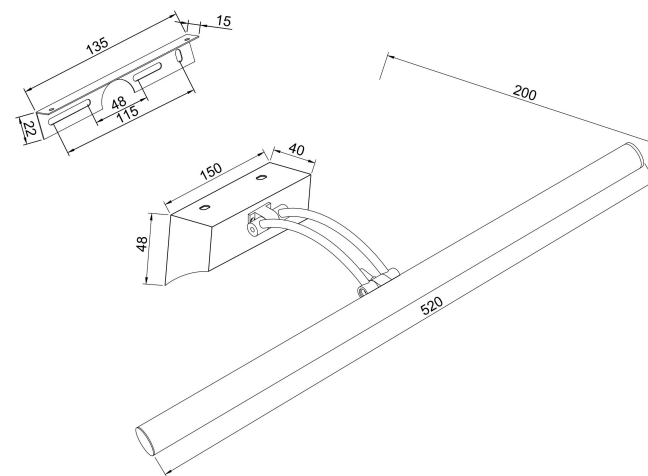

1

2

3

4

MAX 12,1W
860 Lumen

Model: MIR003WL-L12CH

Collection: Mirror

Fino
Recessed