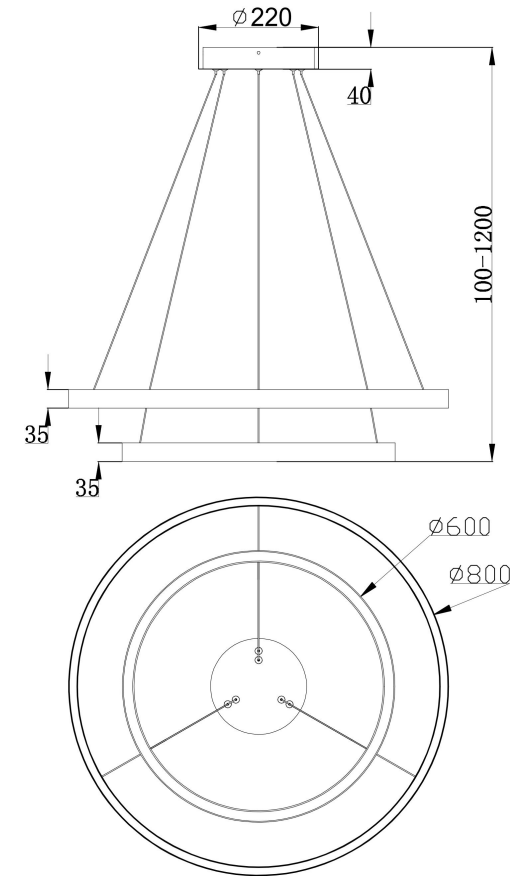

Instruction

MOD058PL-L74B4K

MAX 88W
5 200 Lumen

Model: MOD058PL-L74B4K

Collection: Modern

Series: Rim

 Pendant Lamps

This product contains a light source of energy efficiency class A