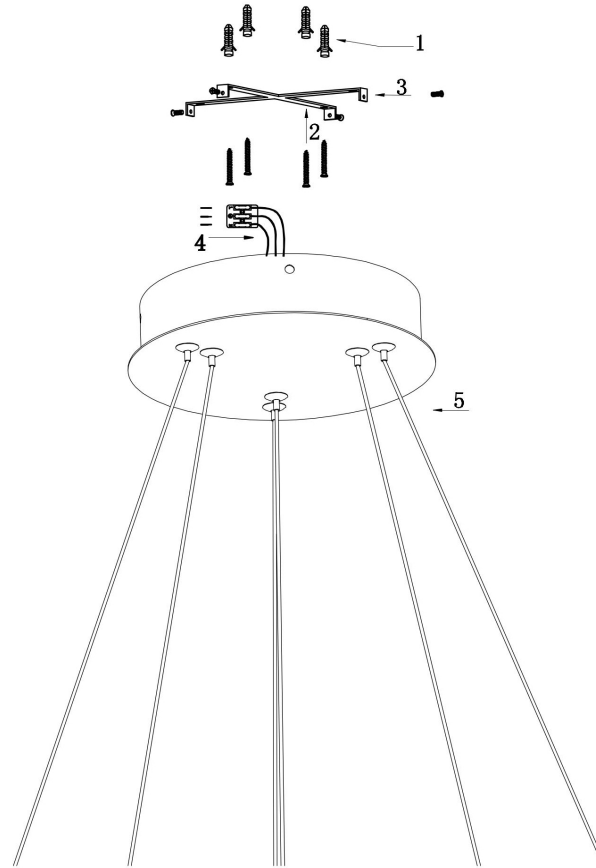

Instruction

MOD058PL-L74B4K

MAX 88W
5 200 Lumen

Model: MOD058PL-L74B4K

Collection: Modern

Series: Rim

 Pendant Lamps

This product contains a light source of energy efficiency class A