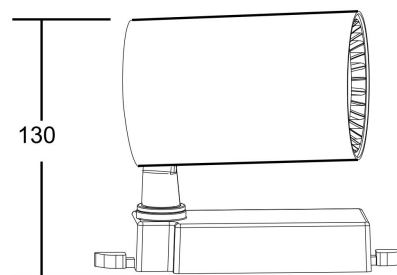

Instruction

TR003-1-6W3K-S-B

MAX 6W
450 Lumen

Model: TR003-1-6W3K-S-B

Collection: Single phase track

This product contains a light source of the energy efficiency class F