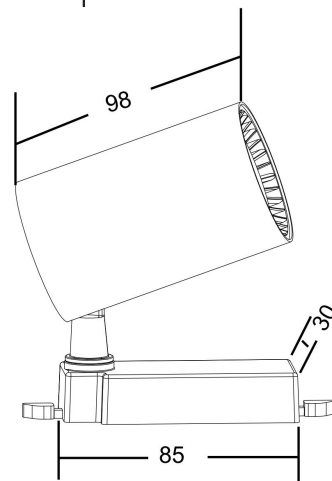

Instruction

TR003-1-6W3K-S-B

MAX 6W
450 Lumen

Model: TR003-1-6W3K-S-B

Collection: Single phase track

This product contains a light source of the energy efficiency class F