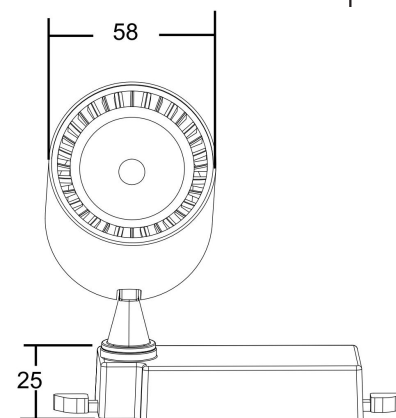

Instruction

TR003-1-6W3K-S-B

MAX 6W
450 Lumen

Model: TR003-1-6W3K-S-B

Collection: Single phase track

This product contains a light source of the energy efficiency class F