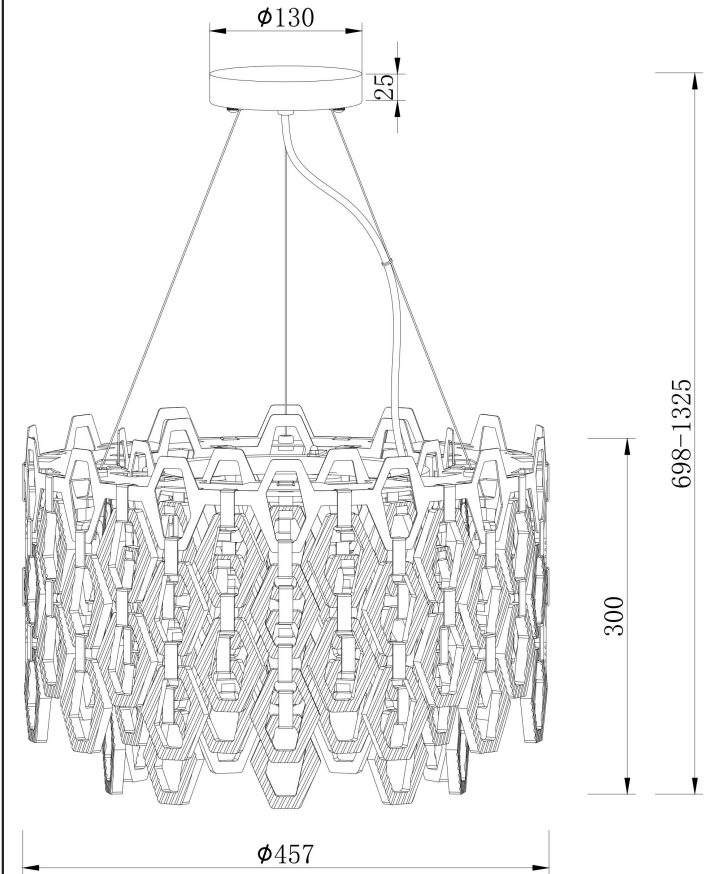

When hanging the glass,  
the twill is in the same direction.

7xE14 40W

Model: MOD490PL-07G  
Collection: Neoclassic  
Series: Tissage  
Pendant Lamps