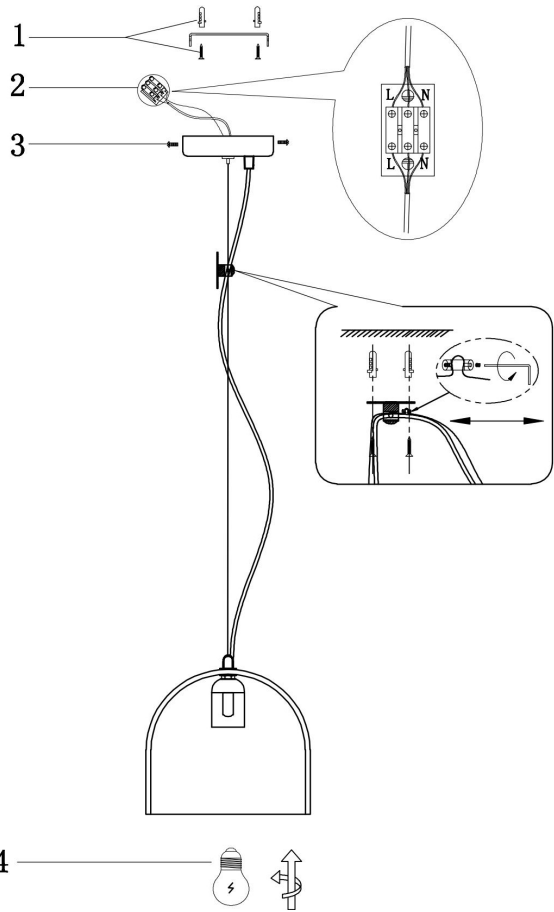

## Instruction

T451-PL-01-GR

1xE27 60W

Model: T451-PL-01-GR  
Collection: Loft

Pendant Lamps