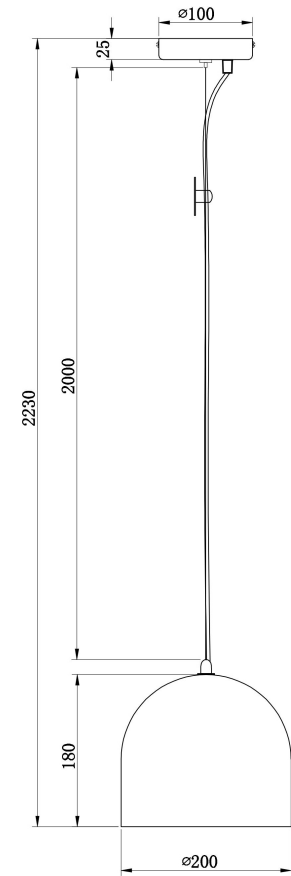

## Instruction

T451-PL-01-GR

1xE27 60W

Model: T451-PL-01-GR  
Collection: Loft

Pendant Lamps