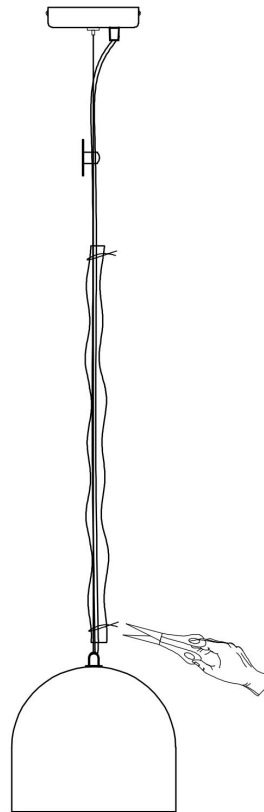

## Instruction

T451-PL-01-GR

1xE27 60W

Model: T451-PL-01-GR  
Collection: Loft

Pendant Lamps