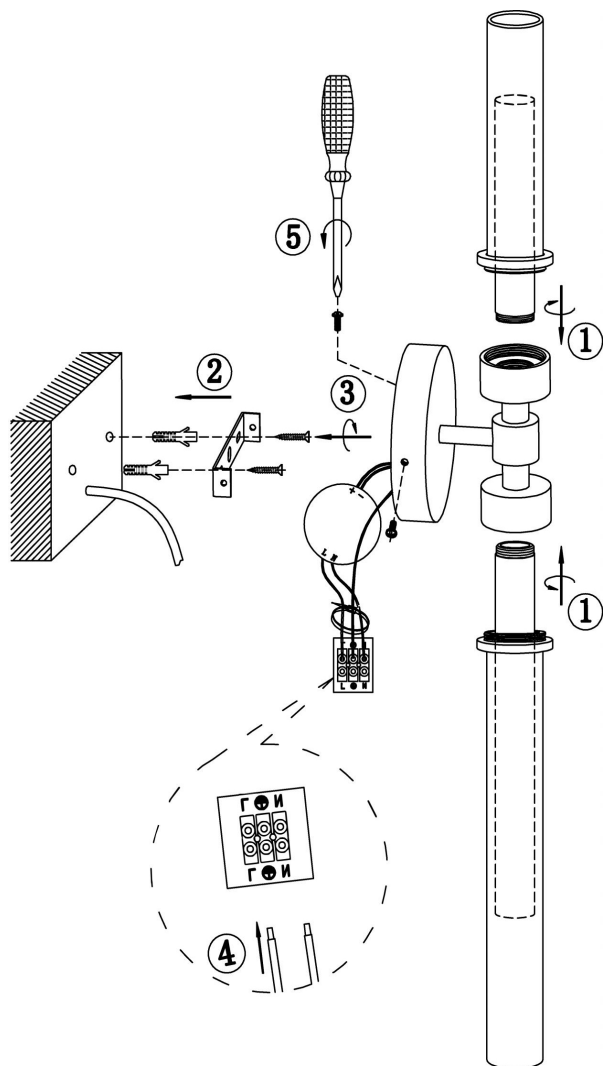

Instruction

MOD116WL-L7B3K

MAX 7W
600 Lumen

Model: MOD116WL-L7B3K
Collection: Modern
Series: Stelo
Wall Lamps

This product contains a light source of the energy efficiency class G