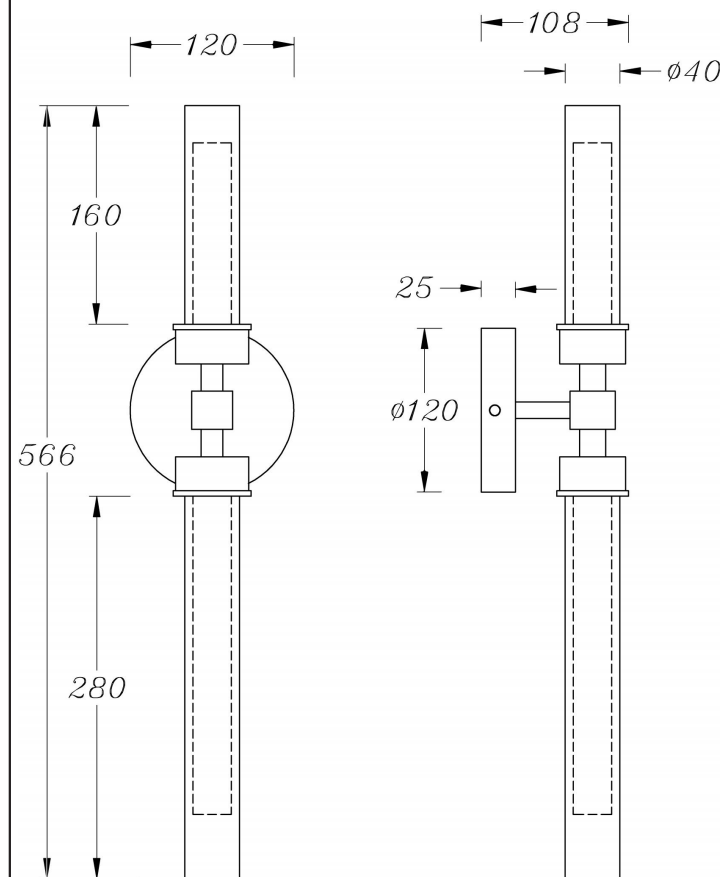

Instruction

MOD116WL-L7B3K

MAX 7W
600 Lumen

Model: MOD116WL-L7B3K
Collection: Modern
Series: Stelo
Wall Lamps

This product contains a light source of the energy efficiency class G