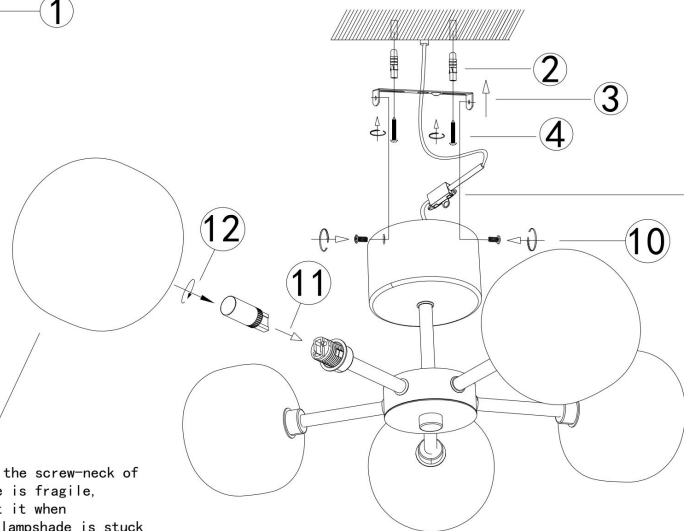

## Инструкция FR5435PL-05B

Attention: because the screw-neck of the glass lampshade is fragile, please gently twist it when installing. If the lampshade is stuck during assembly, please twist off the lampshade and adjust the position, then twist to the deepest and accurate position. Please do not move the lampshade from side to side after finished installation.

5xG9 25W

Модель: FR5435PL-05B  
Коллекция: Modern  
Серия: Shimmer  
Подвесной светильник