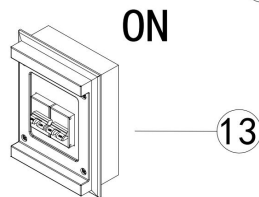

## Инструкция FR5435PL-05B

Attention: because the screw-neck of the glass lampshade is fragile, please gently twist it when installing. If the lampshade is stuck during assembly, please twist off the lampshade and adjust the position, then twist to the deepest and accurate position. Please do not move the lampshade from side to side after finished installation.