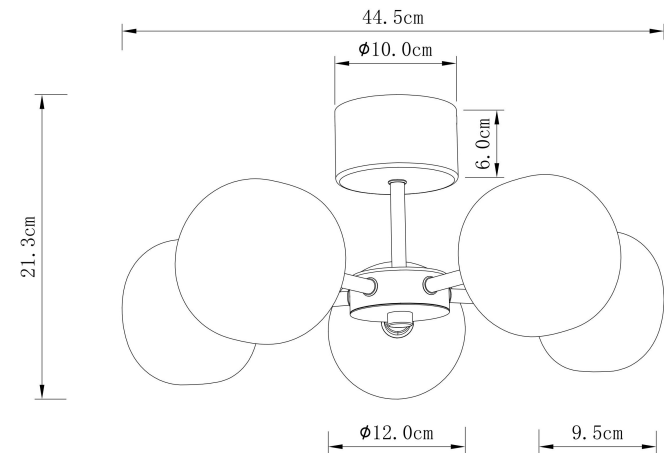

## Инструкция FR5435PL-05B

Attention: because the screw-neck of the glass lampshade is fragile, please gently twist it when installing. If the lampshade is stuck during assembly, please twist off the lampshade and adjust the position, then twist to the deepest and accurate position. Please do not move the lampshade from side to side after finished installation.

5xG9 25W

Модель: FR5435PL-05B  
Коллекция: Modern  
Серия: Shimmer  
Подвесной светильник