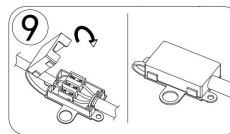

## Инструкция FR5435PL-05B

Attention: because the screw-neck of the glass lampshade is fragile, please gently twist it when installing. If the lampshade is stuck during assembly, please twist off the lampshade and adjust the position, then twist to the deepest and accurate position. Please do not move the lampshade from side to side after finished installation.