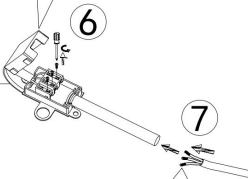

## Инструкция FR5435PL-05B

Attention: because the screw-neck of the glass lampshade is fragile, please gently twist it when installing. If the lampshade is stuck during assembly, please twist off the lampshade and adjust the position, then twist to the deepest and accurate position. Please do not move the lampshade from side to side after finished installation.