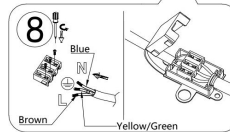

## Инструкция FR5435PL-05B

Attention: because the screw-neck of the glass lampshade is fragile, please gently twist it when installing. If the lampshade is stuck during assembly, please twist off the lampshade and adjust the position, then twist to the deepest and accurate position. Please do not move the lampshade from side to side after finished installation.