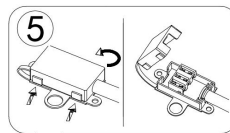

## Инструкция FR5435PL-05B

Attention: because the screw-neck of the glass lampshade is fragile, please gently twist it when installing. If the lampshade is stuck during assembly, please twist off the lampshade and adjust the position, then twist to the deepest and accurate position. Please do not move the lampshade from side to side after finished installation.