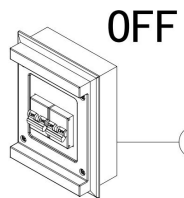

## Инструкция FR5435PL-05B

Attention: because the screw-neck of the glass lampshade is fragile, please gently twist it when installing. If the lampshade is stuck during assembly, please twist off the lampshade and adjust the position, then twist to the deepest and accurate position. Please do not move the lampshade from side to side after finished installation.