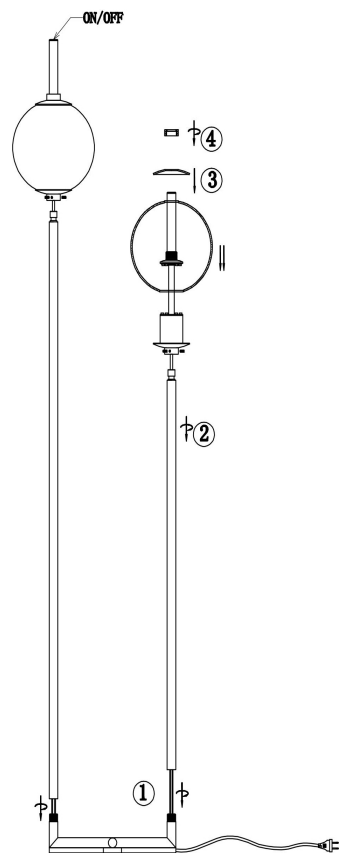

Instruction

Z020FL-L12BK

MAX 12W
750 Lumen

Model: Z020FL-L12BK
Collection: Table & Floor
Series: The Sixth Sense
Stehleuchte

This product contains a light source of the energy efficiency class G