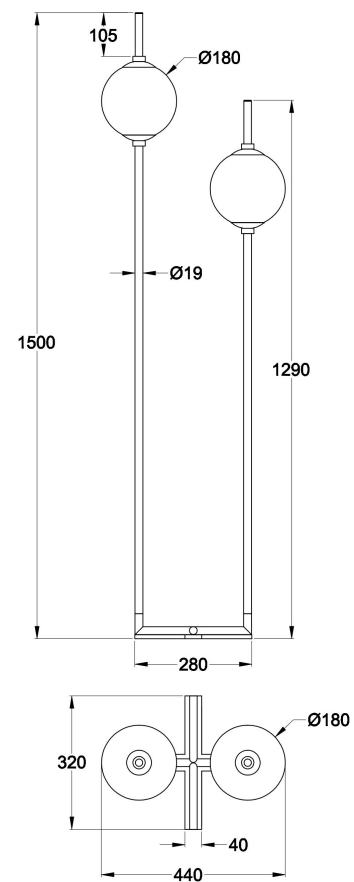

Instruction

Z020FL-L12BK

MAX 12W
750 Lumen

Model: Z020FL-L12BK
Collection: Table & Floor
Series: The Sixth Sense
Stehleuchte

This product contains a light source of the energy efficiency class G