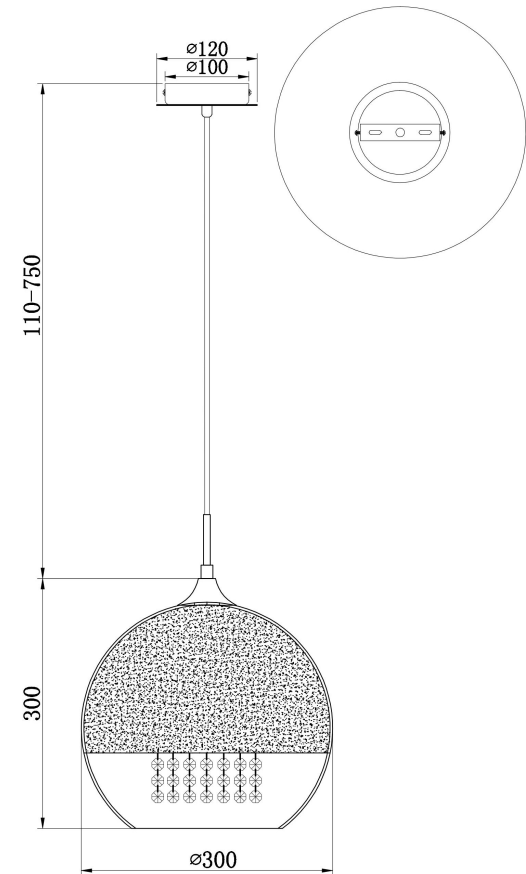

INSTRUCTION FOR FIX:
A=15pcs

Model: P140-PL-170-1-N
Collection: Pendant
Series: Fermi
Pendant Lamps

This product contains a light source of energy efficiency class