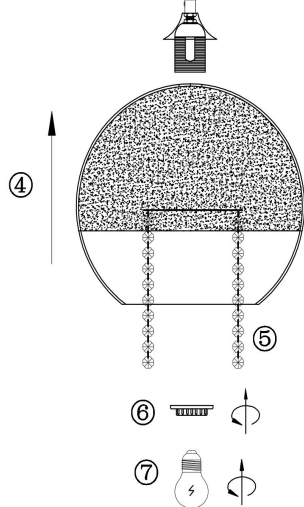

INSTRUCTION FOR FIX:
A=15pcs

Model: P140-PL-170-1-N
Collection: Pendant
Series: Fermi
Pendant Lamps

This product contains a light source of energy efficiency class