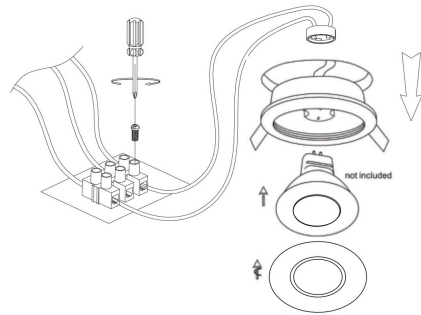

Cut out (mm):  $\varnothing 65$

1

2

3

4

1xGU10 50W

Model: DL083-01-GU10-RD-B

Collection: Downlight