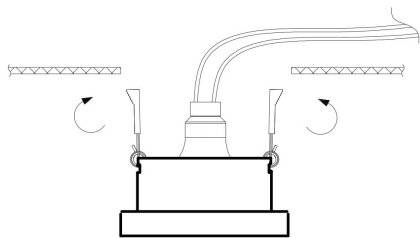

Cut out (mm):  $\varnothing 65$

1

2

3

4

1xGU10 50W

Model: DL083-01-GU10-RD-B

Collection: Downlight