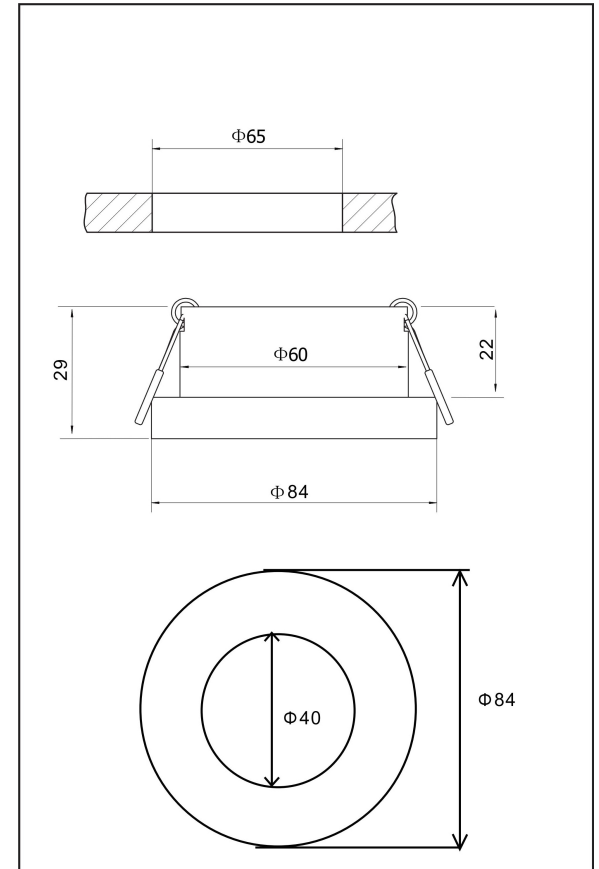

Cut out (mm):  $\varnothing 65$

1

2

3

4

1xGU10 50W

Model: DL083-01-GU10-RD-B

Collection: Downlight