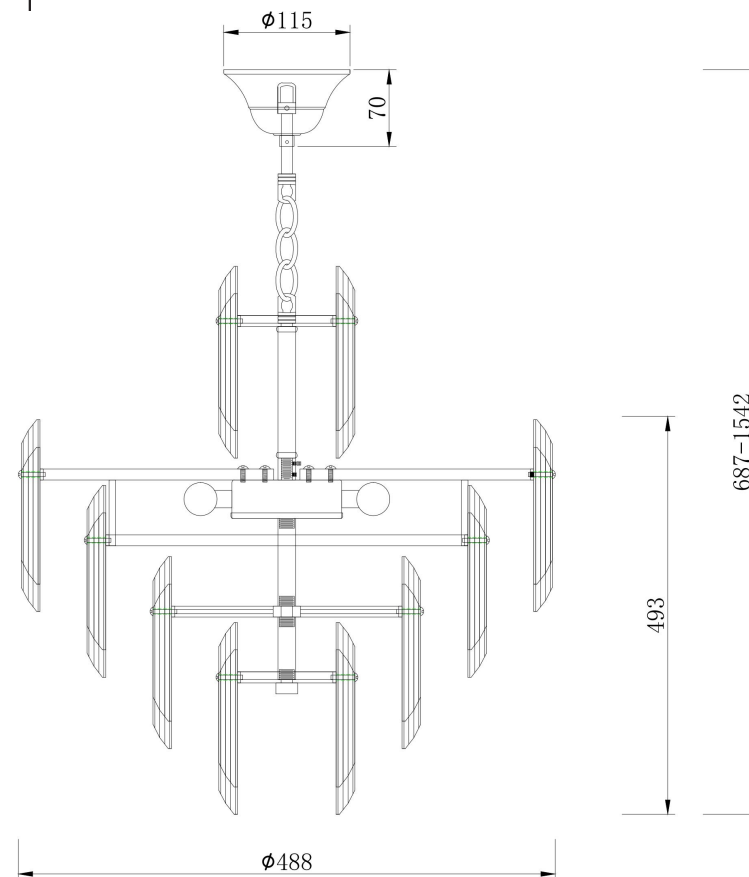

Two sizes of crystal hole spacing hanging.
Start from the bottom iron circle.

6xE14 40W

Model: DIA200PL-06G
Collection: Neoclassic
Series: Flare
Pendant Lamps