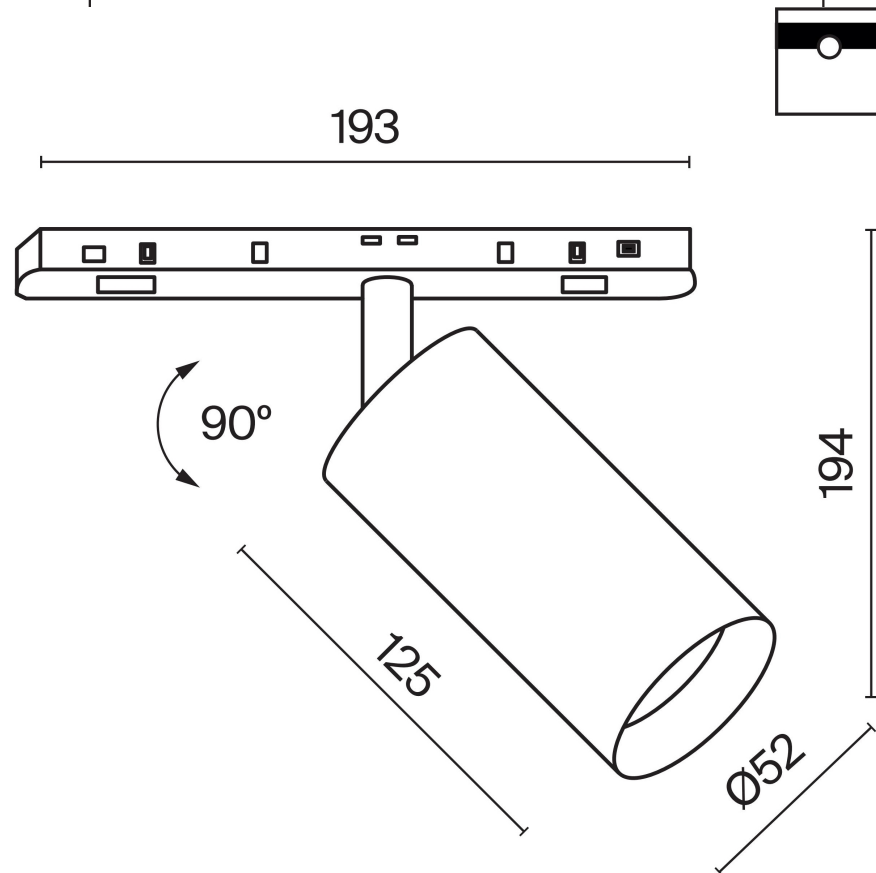

# Instruction

TR032-4-12W3K-S-DS-B

MAX 12W  
900 Lumen

Model: TR032-4-12W3K-S-DS-  
Collection: Magnetic track system

Focus LED  
Track light

This product contains a light source of the energy efficiency class G