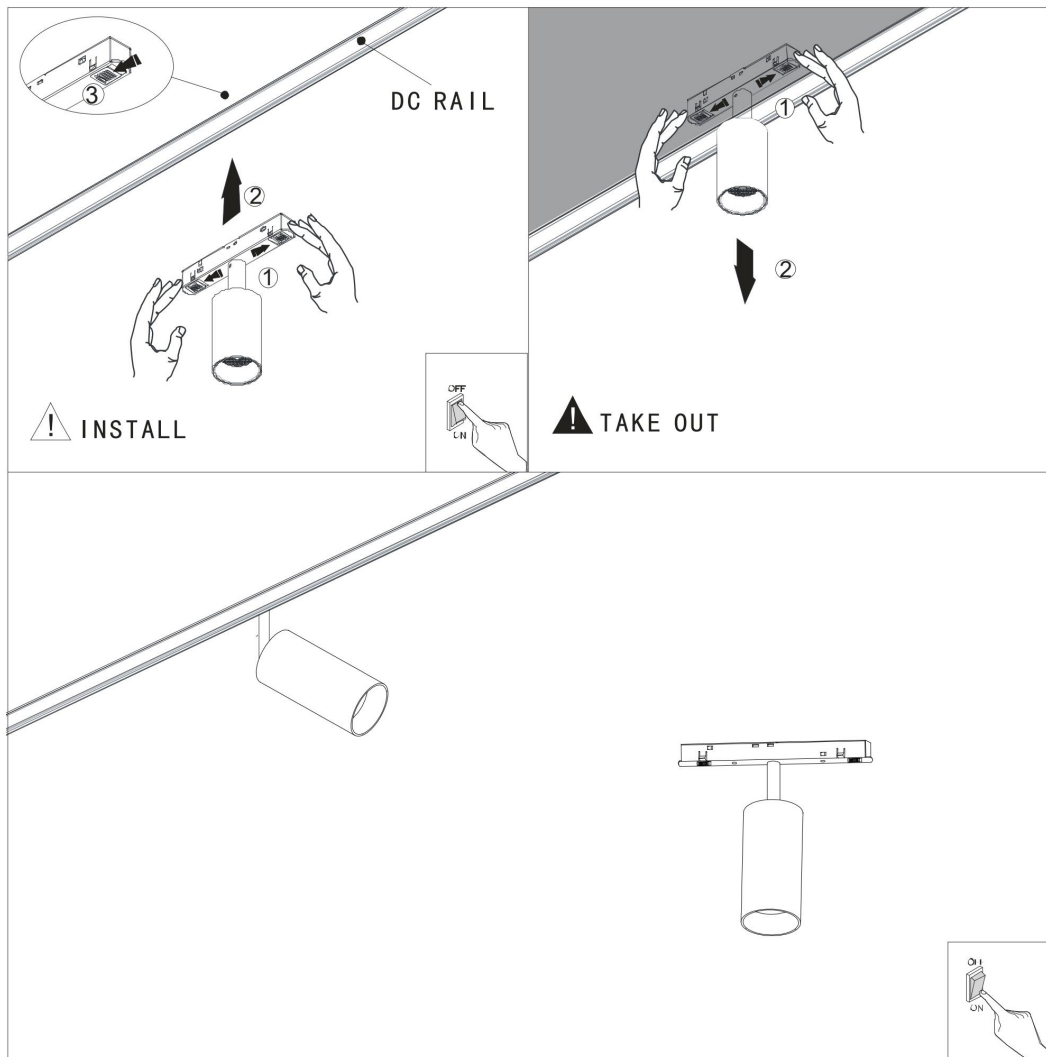

## Instruction

TR032-4-5W3K-S-DS-B

MAX 5W  
380 Lumen

Model: TR032-4-5W3K-S-DS-B  
Collection: Magnetic track system

Focus LED  
Track light