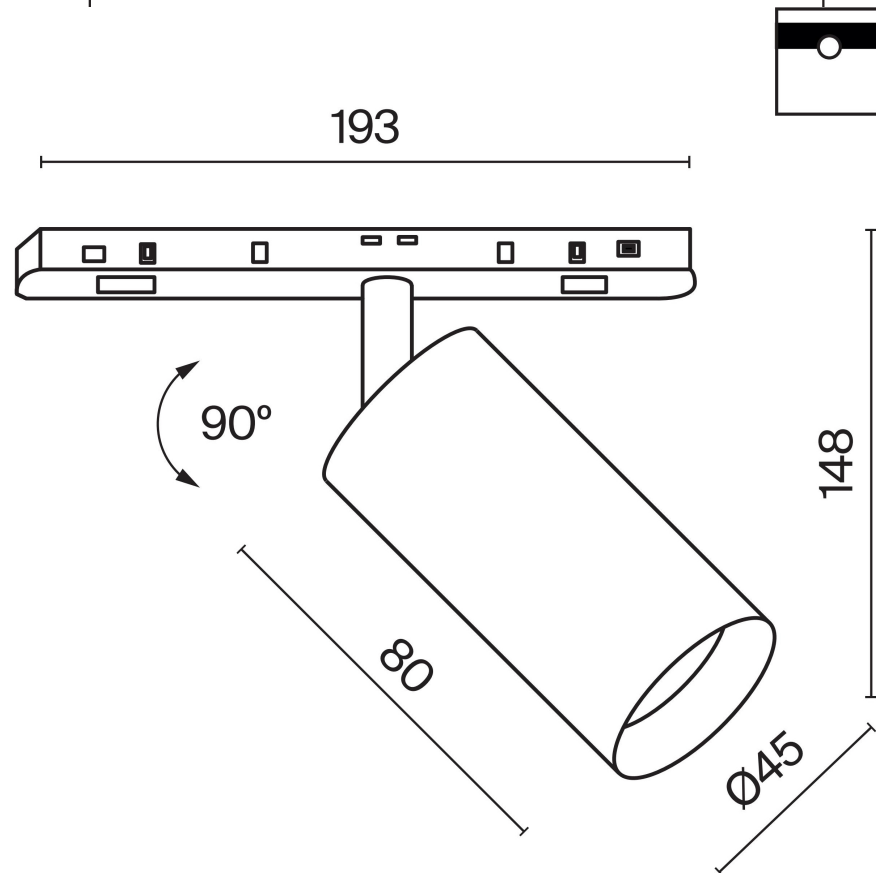

## Instruction

TR032-4-5W3K-S-DS-B

MAX 5W  
380 Lumen

Model: TR032-4-5W3K-S-DS-B  
Collection: Magnetic track system

Focus LED  
Track light