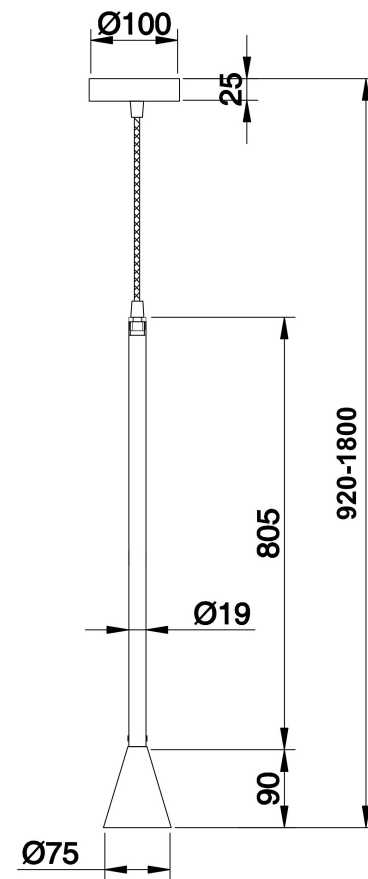

# Instruction

P064PL-01B

Model: P064PL-01B  
Collection: Pendant  
Series: Arrow  
Pendant Lamps