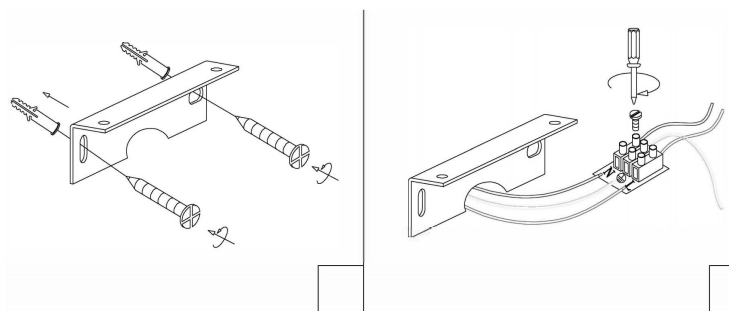

## MIR012WL-L14W4K

MAX 14W  
950 Lumen

Model: MIR012WL-L14W4K

Collection: Mirror

Fichte  
Recessed

This product contains a light source of the energy efficiency class G