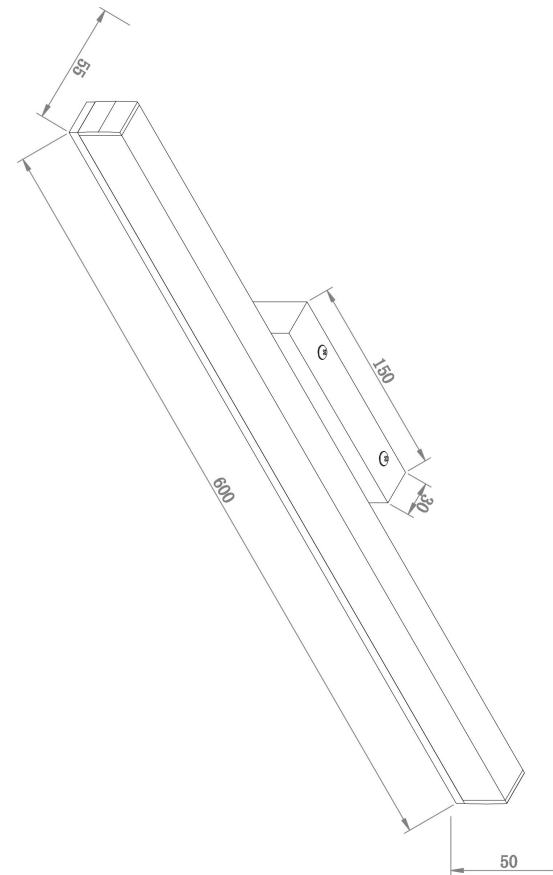

## MIR012WL-L14W4K

MAX 14W  
950 Lumen

Model: MIR012WL-L14W4K

Collection: Mirror

Fichte  
Recessed

This product contains a light source of the energy efficiency class G