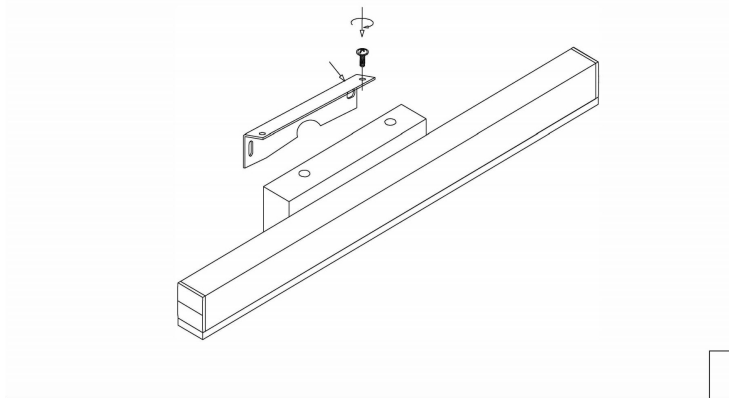

## MIR012WL-L14W4K

MAX 14W  
950 Lumen

Model: MIR012WL-L14W4K

Collection: Mirror

Fichte  
Recessed

This product contains a light source of the energy efficiency class G