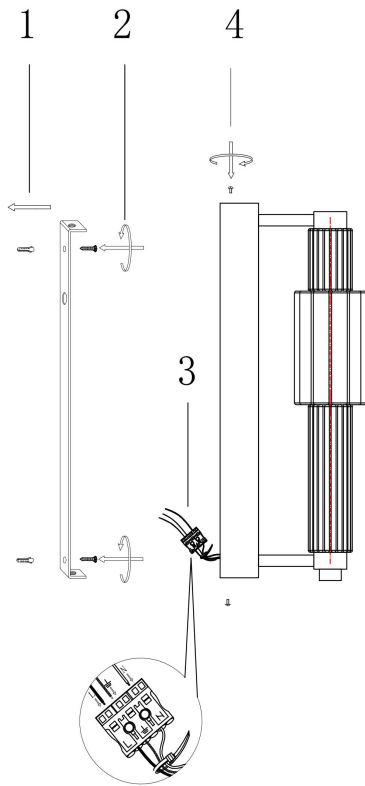

Instruction

MOD308WL-L9CG3K

MAX 8W
800 Lumen

Model: MOD308WL-L9CG3K

Collection: Modern

Series: Verticale

 Wall Lamps