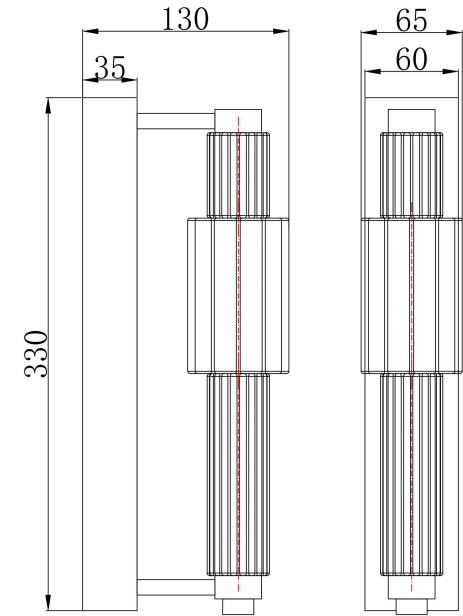

Instruction

MOD308WL-L9CG3K

MAX 8W
800 Lumen

Model: MOD308WL-L9CG3K

Collection: Modern

Series: Verticale

 Wall Lamps